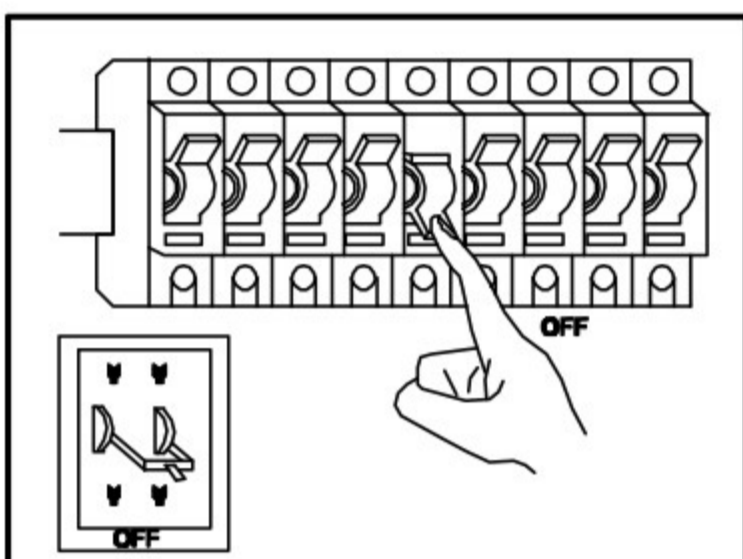

ASSEMBLY INSTRUCTION / ИНСТРУКЦИЯ A1720PL-1BK

LED

Warning:

1. Turn off the main power at the circuit breaker before installing in order to prevent possible shock;
2. Don't exceed the rated voltage 230V;
3. Don't install on haven't finished ceiling and loose wood ceiling;
4. Do not use corrosive liquids to clean fixture such as acid, and alkaline liquids. Please use soft cloth when cleaning.