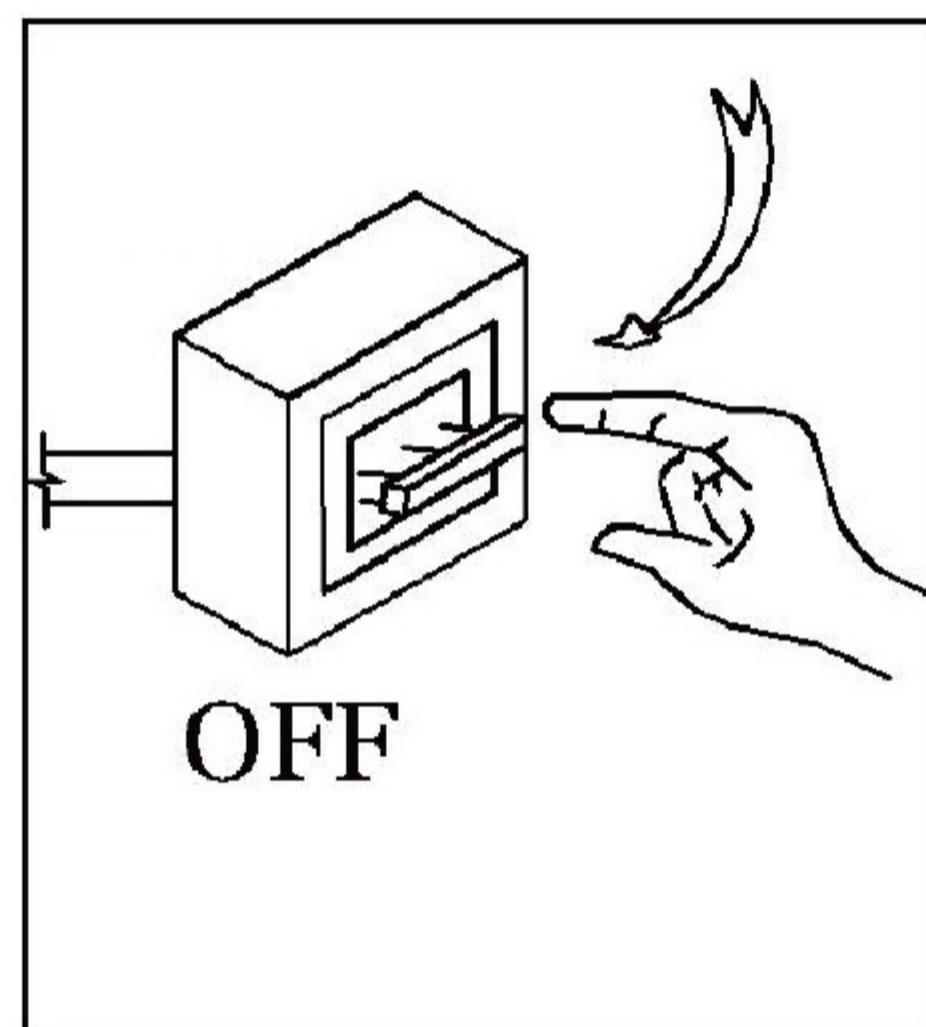

ASSEMBLY INSTRUCTION / ИНСТРУКЦИЯ A1720PL-1BK

LED

Warning:

1. Turn off the main power at the circuit breaker before installing in order to prevent possible shock;
2. Don't exceed the rated voltage 230V;
3. Don't install on haven't finished ceiling and loose wood ceiling;
4. Do not use corrosive liquids to clean fixture such as acid, and alkaline liquids. Please use soft cloth when cleaning.