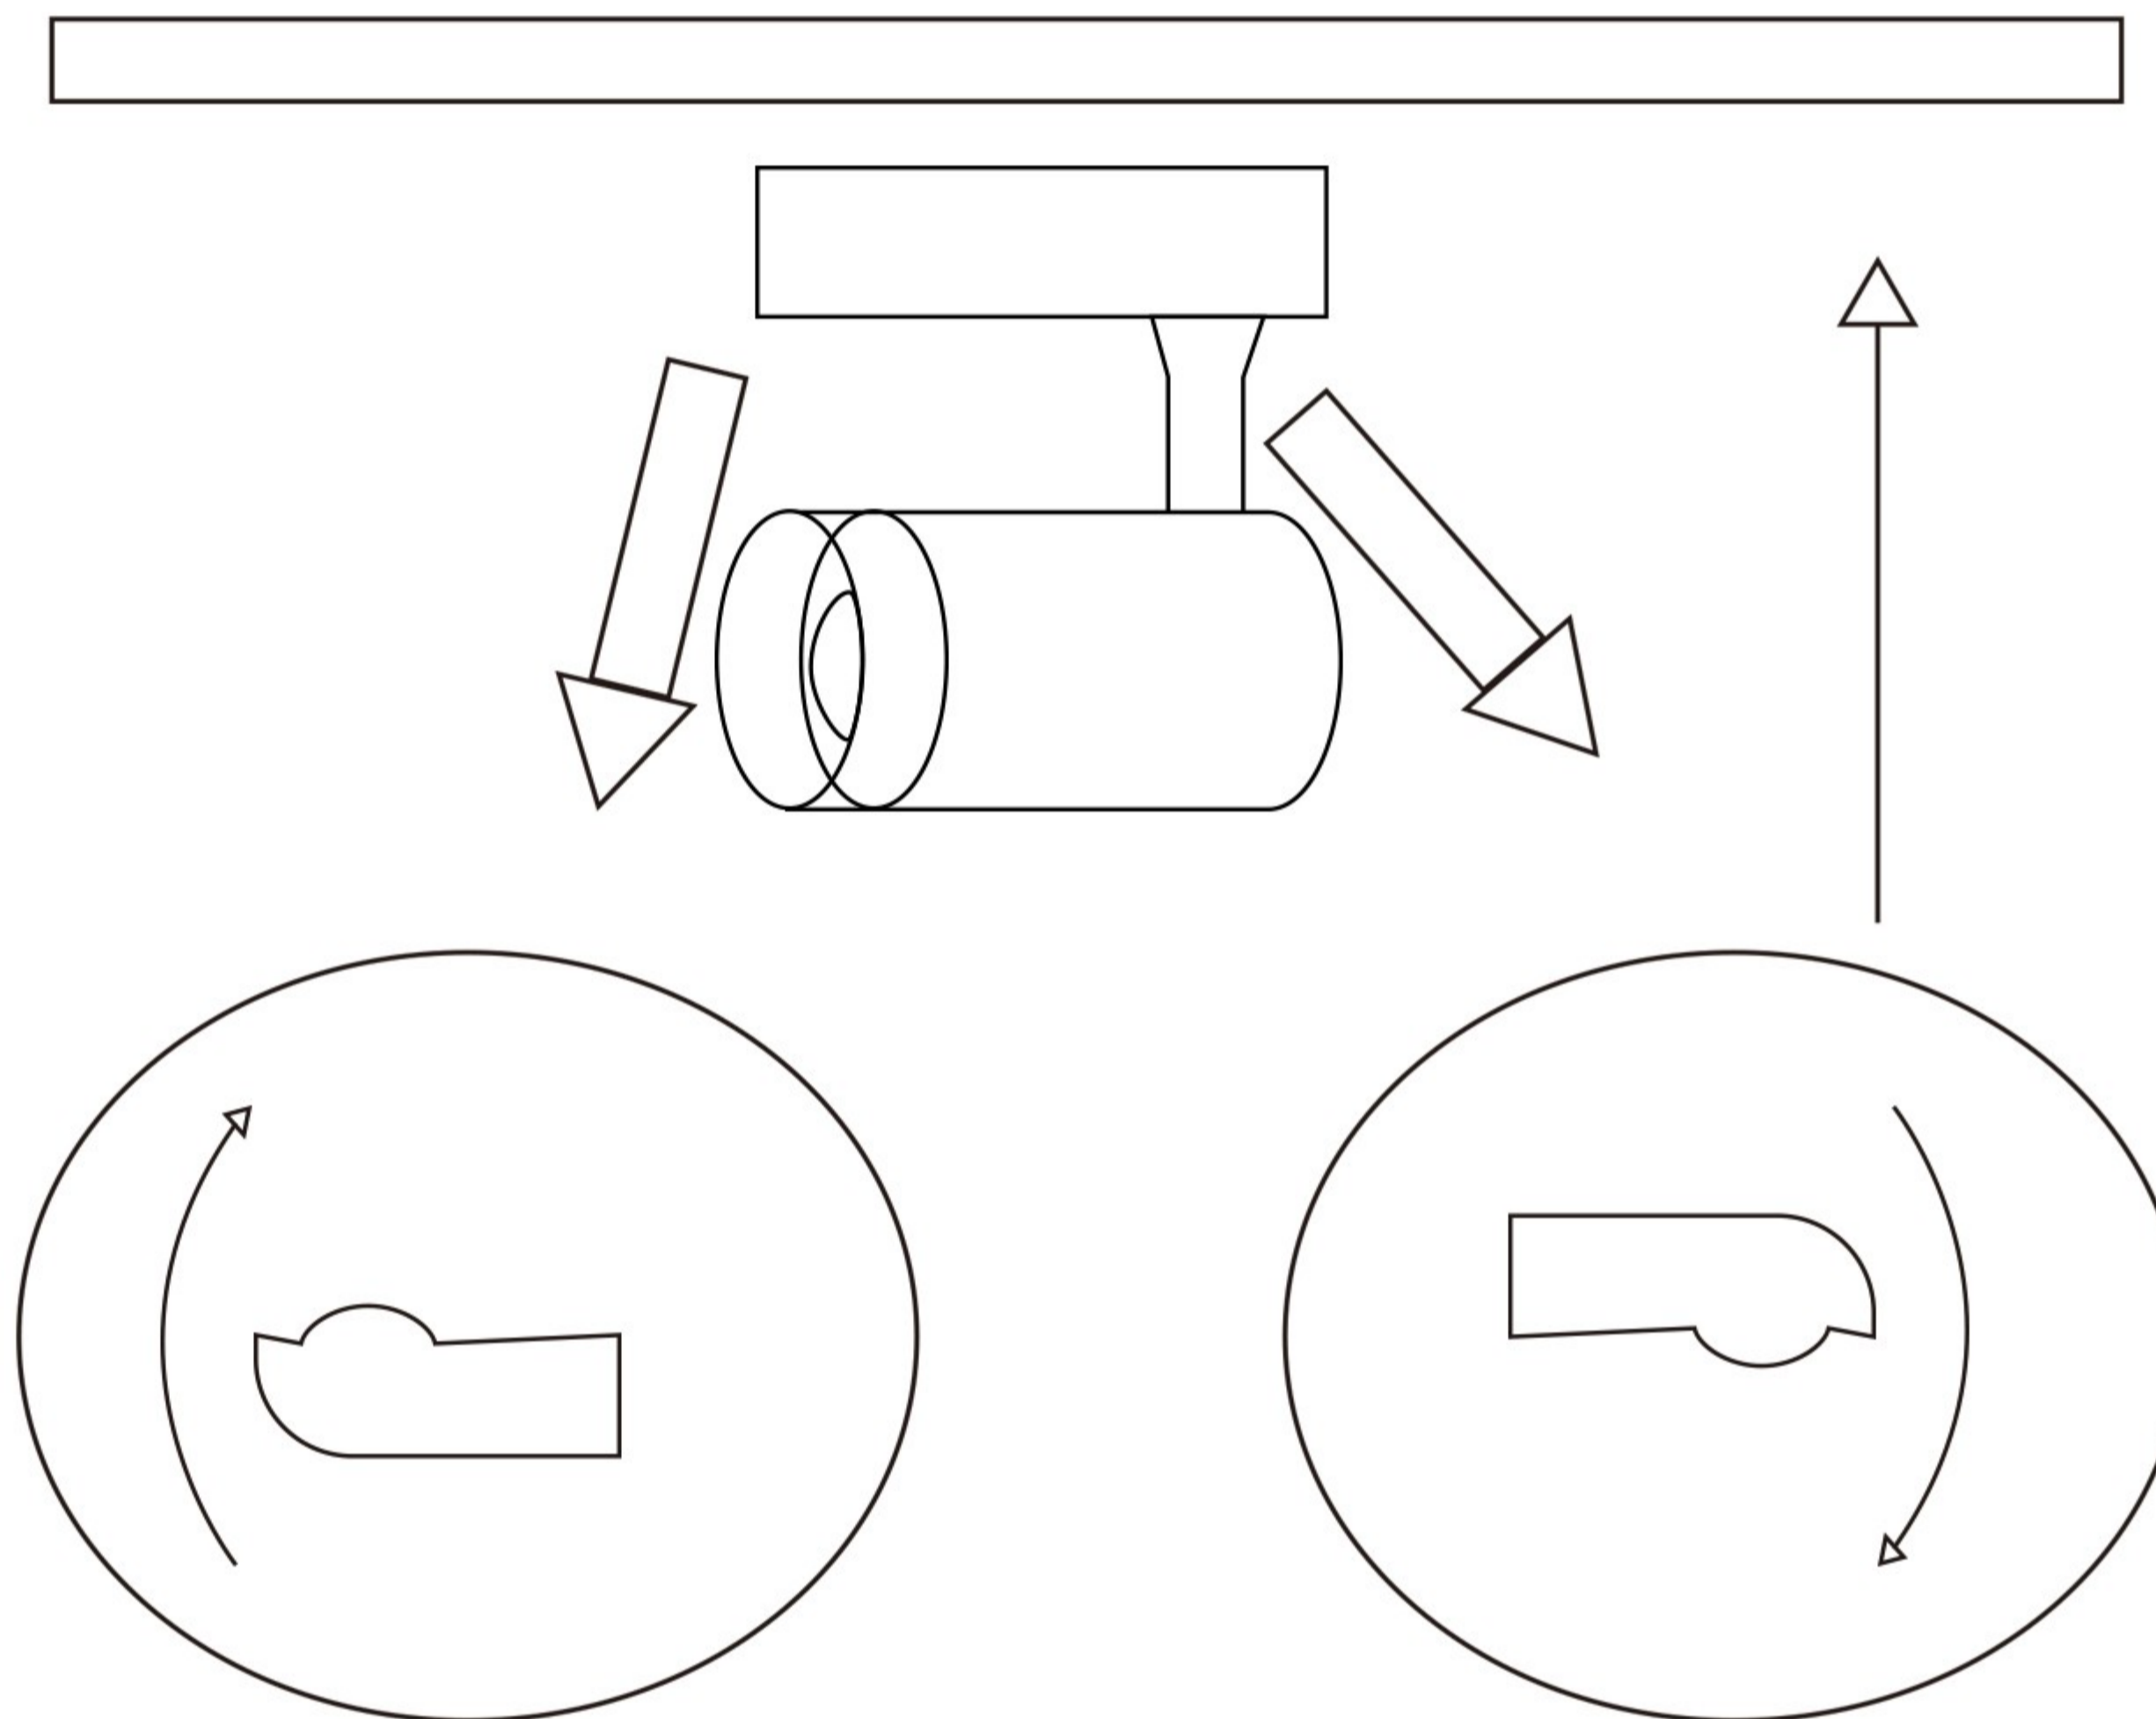

ASSEMBLY INSTRUCTION / ИНСТРУКЦИЯ A1720PL-1BK

LED

Warning:

1. Turn off the main power at the circuit breaker before installing in order to prevent possible shock;
2. Don't exceed the rated voltage 230V;
3. Don't install on haven't finished ceiling and loose wood ceiling;
4. Do not use corrosive liquids to clean fixture such as acid, and alkaline liquids. Please use soft cloth when cleaning.