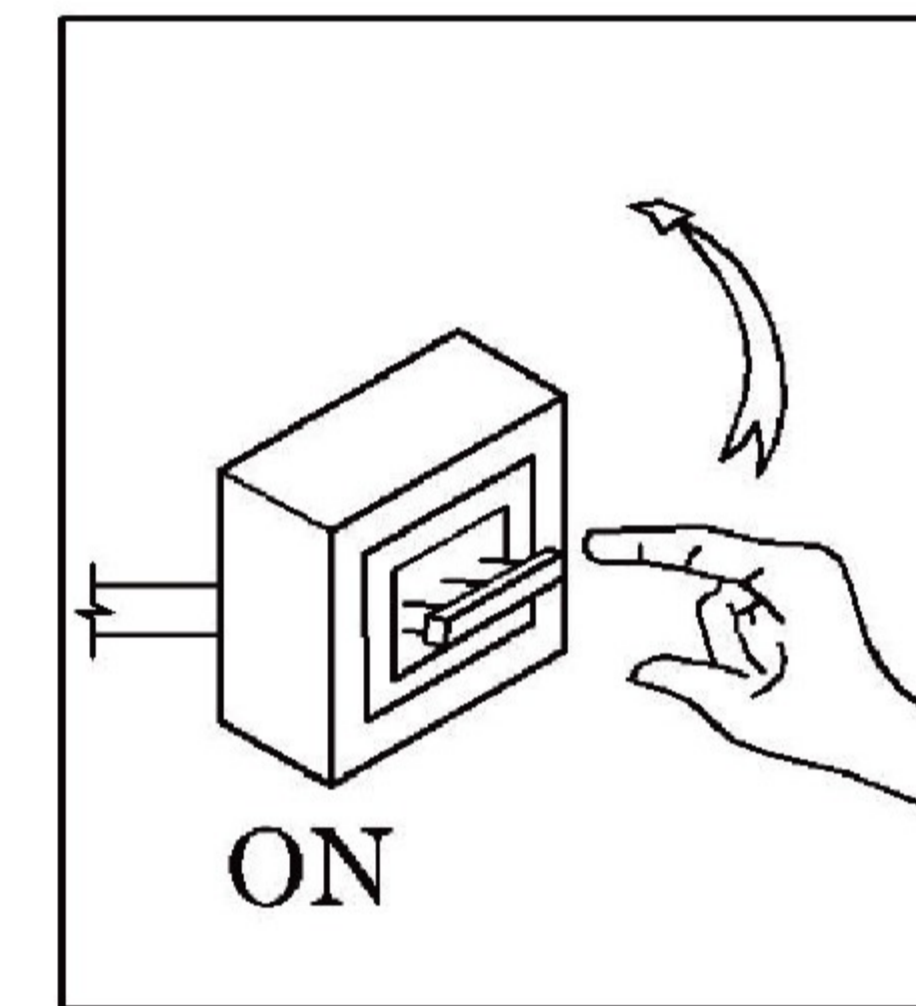

ASSEMBLY INSTRUCTION / ИНСТРУКЦИЯ A1720PL-1BK

LED

Warning:

1. Turn off the main power at the circuit breaker before installing in order to prevent possible shock;
2. Don't exceed the rated voltage 230V;
3. Don't install on haven't finished ceiling and loose wood ceiling;
4. Do not use corrosive liquids to clean fixture such as acid, and alkaline liquids. Please use soft cloth when cleaning.