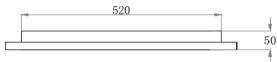

## Specification of installation

In order to ensure safety use, please notice the following items:

- Read and understand the whole Specification.
- Suitable for the use of 220-240V and 50-60Hz.
- Must be installed on the fixed places and be checked annually
- Please wear gloves as instalment and avoid rot on the surface of plaeting.
- **Please turn off** the lighting source by soft cloth as cleaning prohibited to use of rotted detergent.
- Please connect with the local sales service center when there are any abnormality.