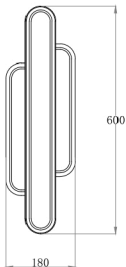

Product coding: SOBRE AP35W LED H600 V1 BLACK