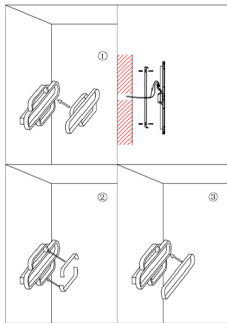

## Specification of installation

In order to ensure safety use, please notice the following items:

- Read and understand the whole Specification.
- Suitable for the use of 220-240V and 50-60Hz.
- Must be installed on the fixed places and be checked annually
- Please wear gloves as instalment and avoid rot on the surface of plaeting.
- **Please turn off** the lighting source by soft cloth as cleaning prohibited to use of rotted detergent.
- Please connect with the local sales service center when there are any abnormality.