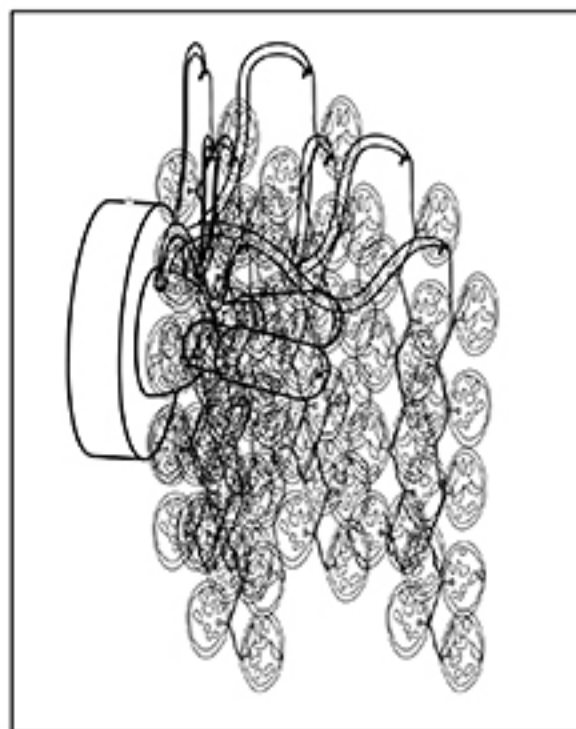

Specification of installation

In order to ensure safety use, please notice the following items:

- Read and understand the whole Specification.
- Suitable for the use of 220~240V and 50~60Hz.
- Please wear gloves as installment and avoid rot on the surface of plating.
- Must be installed on the fixed places and be checked annually.
- Please turn off the lighting source by soft cloth as cleaning prohibited to use of rotted detergent.
- Please connect with the local sales service center when there are any abnormality.

6 (12 STRING)

- 1 Wall anchor
- 2 Mounting
- 3 Self-tapping screw
- 4 Terminal
- 5 Nut
- 6 Glasses
- 7 G9 bulb
- 8 Protected cover

Live wire-Brown
Neutral-Light grey
Ground wire-Yellow

WALL OF THE BOX SIZE:

FIXTURE SIZE:

Наименование товара: TENERIFE AP2