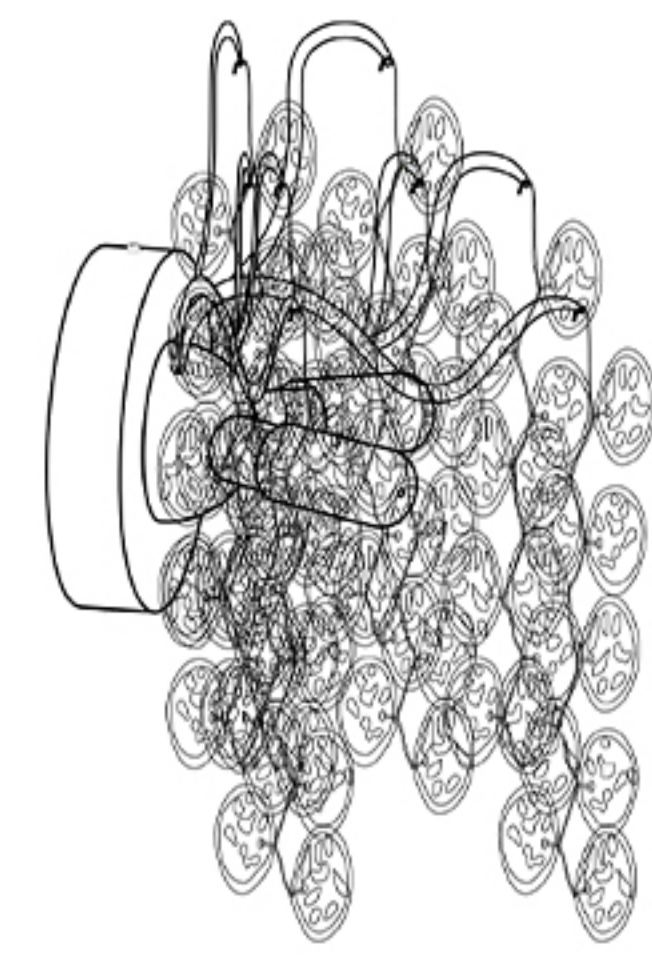

6 (12 STRING)

- 1 Wall anchor
- 2 Mounting
- 3 Self-tapping screw
- 4 Terminal
- 5 Nut
- 6 Glasses
- 7 G9 bulb
- 8 Protected cover

Live wire-Brown
Neutral-Light grey
Ground wire-Yellow

WALL OF THE BOX SIZE:

FIXTURE SIZE:

Наименование товара: TENERIFE AP2