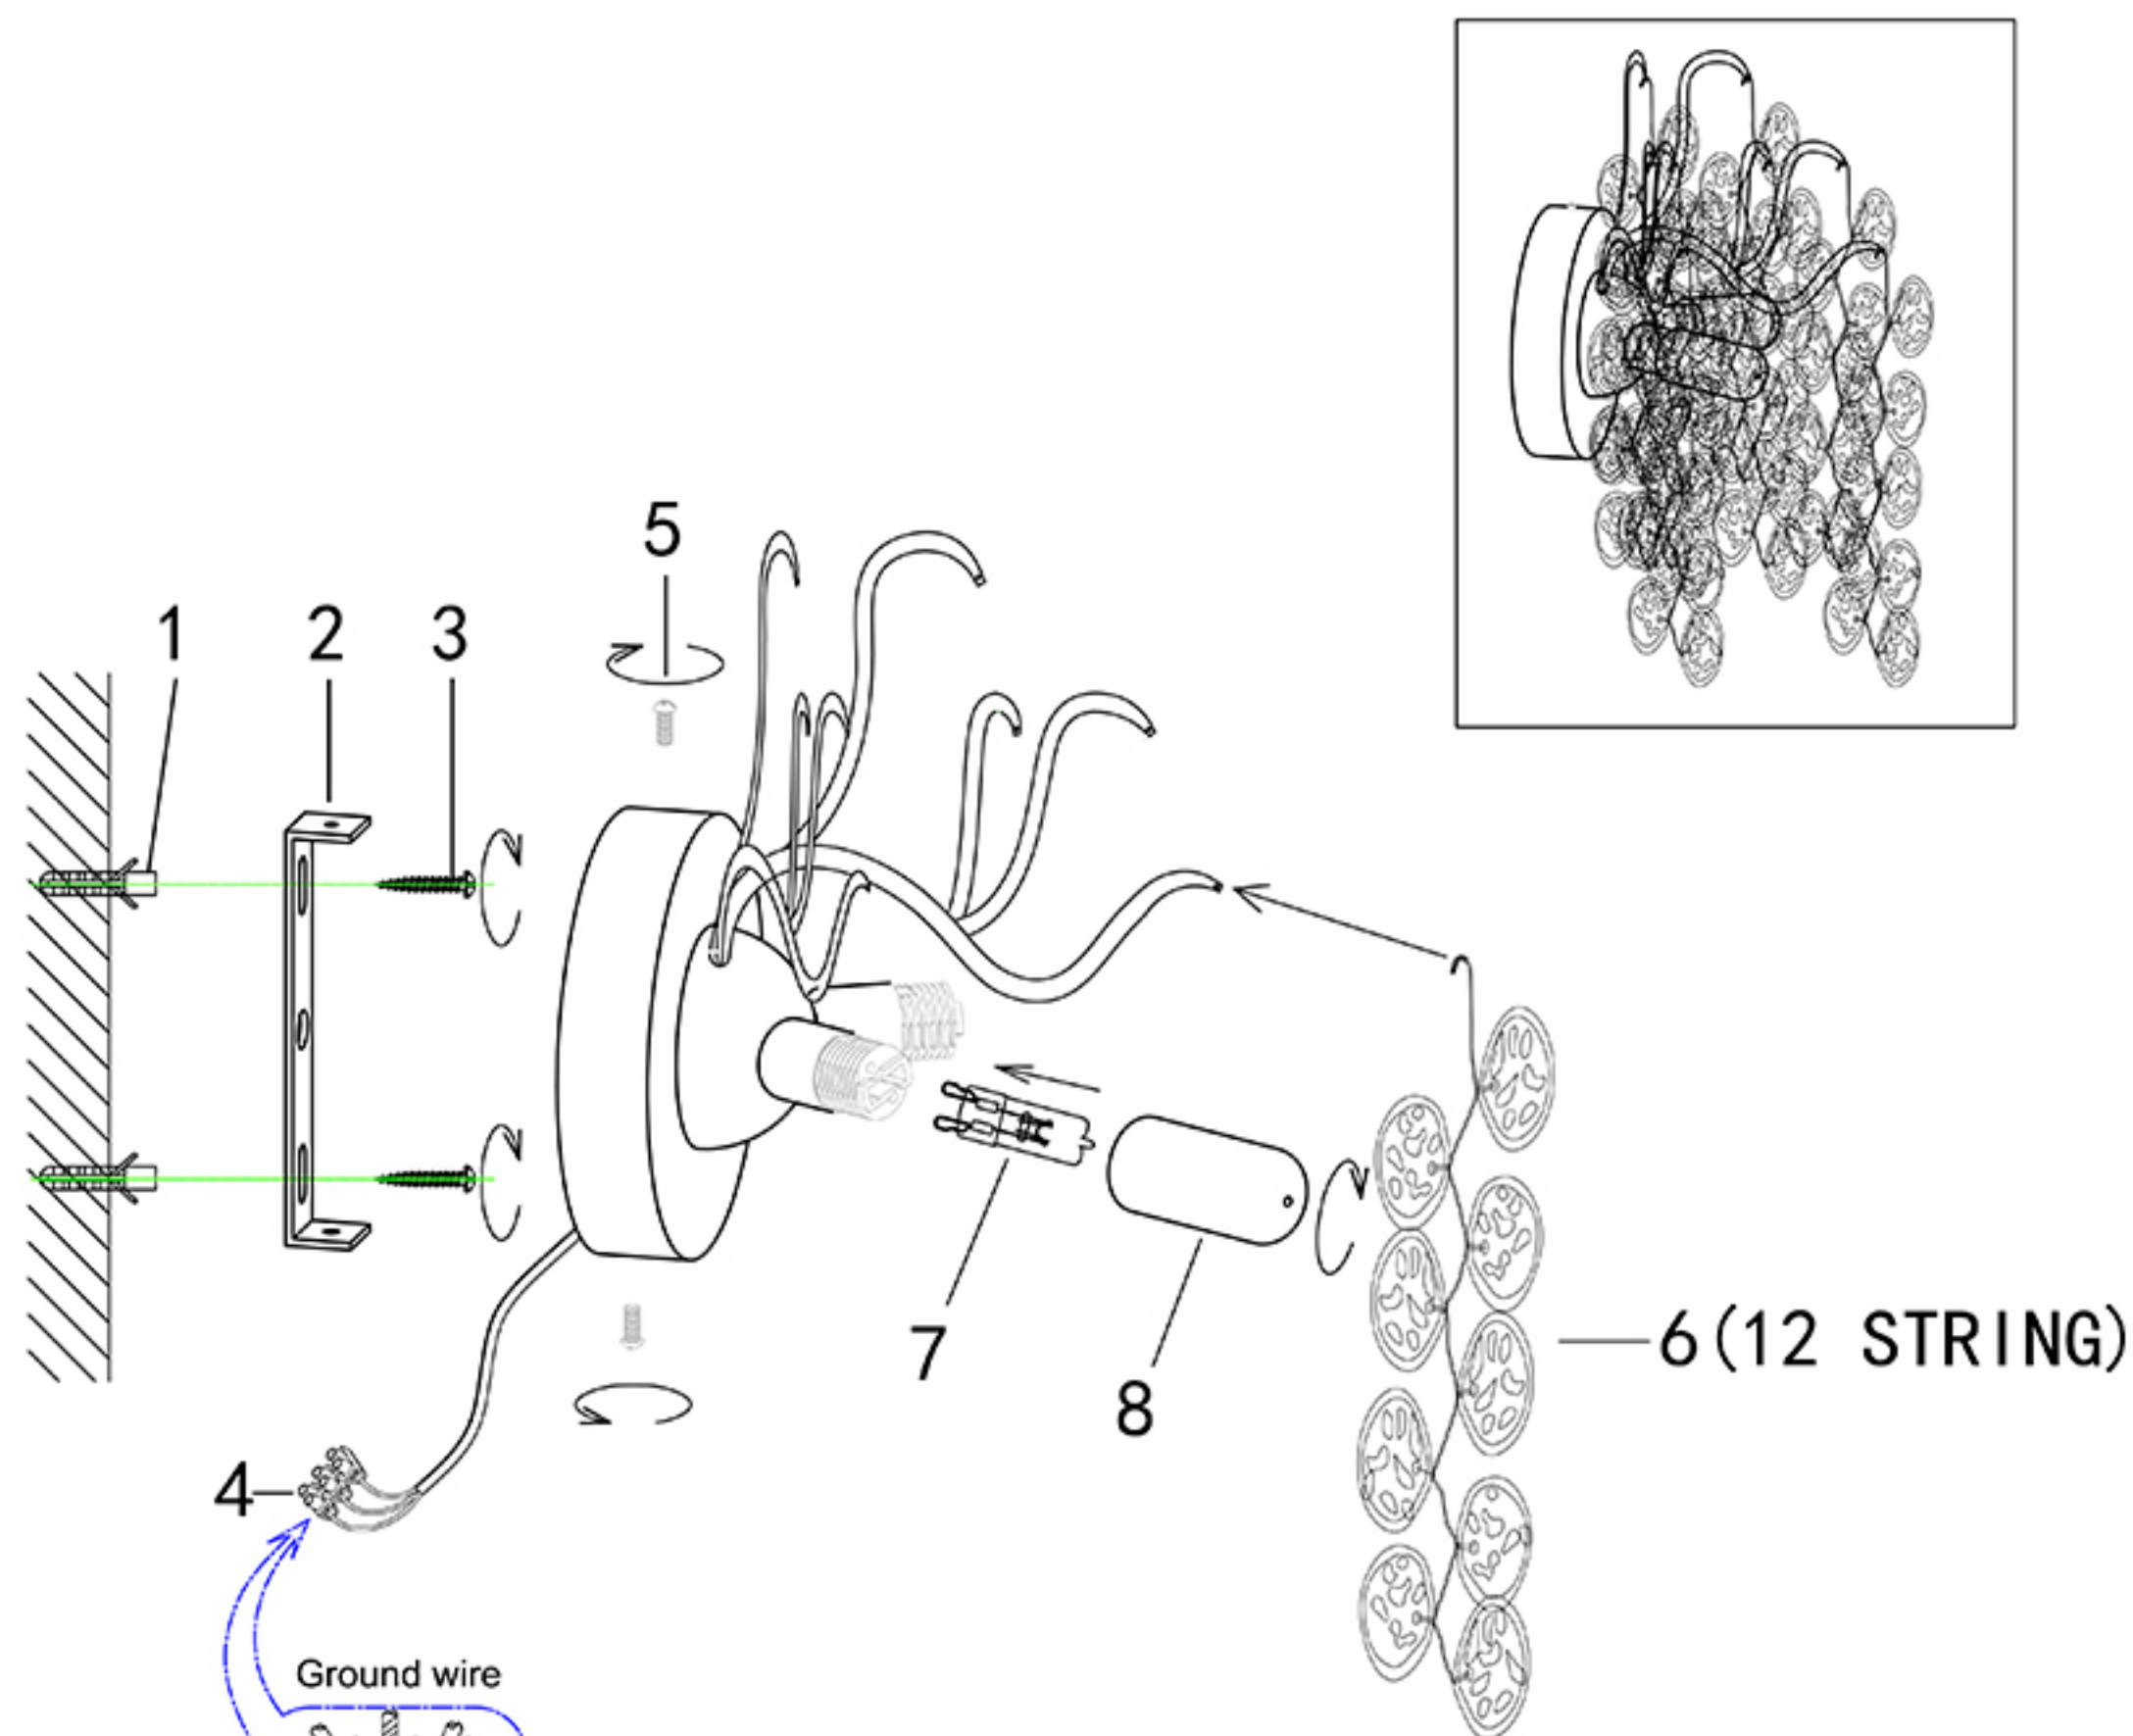

Specification of installation

In order to ensure safety use, please notice the following items:

- Read and understand the whole Specification.
- Suitable for the use of 220~240V and 50~60Hz.
- Please wear gloves as installment and avoid rot on the surface of plating.
- Must be installed on the fixed places and be checked annually.
- Please turn off the lighting source by soft cloth as cleaning prohibited to use of rotted detergent.
- Please connect with the local sales service center when there are any abnormality.

6 (12 STRING)

- 1 Wall anchor
- 2 Mounting
- 3 Self-tapping screw
- 4 Terminal
- 5 Nut
- 6 Glasses
- 7 G9 bulb
- 8 Protected cover

Live wire-Brown
Neutral-Light grey
Ground wire-Yellow

WALL OF THE BOX SIZE:

FIXTURE SIZE:

Наименование товара: TENERIFE AP2