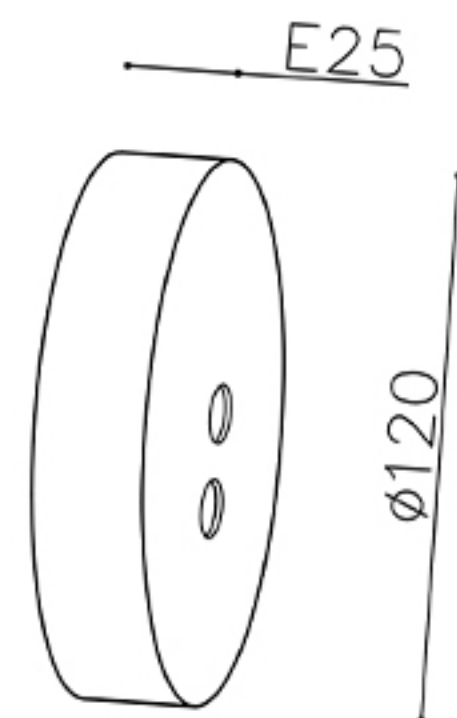

Specification of installation

In order to ensure safety use, please notice the following items:

- Read and understand the whole Specification.
- Suitable for the use of 220~240V and 50~60Hz.
- Please wear gloves as installment and avoid rot on the surface of plating.
- Must be installed on the fixed places and be checked annually.
- Please turn off the lighting source by soft cloth as cleaning prohibited to use of rotted detergent.
- Please connect with the local sales service center when there are any abnormality.

6 (12 STRING)

- 1 Wall anchor
- 2 Mounting
- 3 Self-tapping screw
- 4 Terminal
- 5 Nut
- 6 Glasses
- 7 G9 bulb
- 8 Protected cover

Live wire-Brown
Neutral-Light grey
Ground wire-Yellow

WALL OF THE BOX SIZE:

FIXTURE SIZE:

Наименование товара: TENERIFE AP2