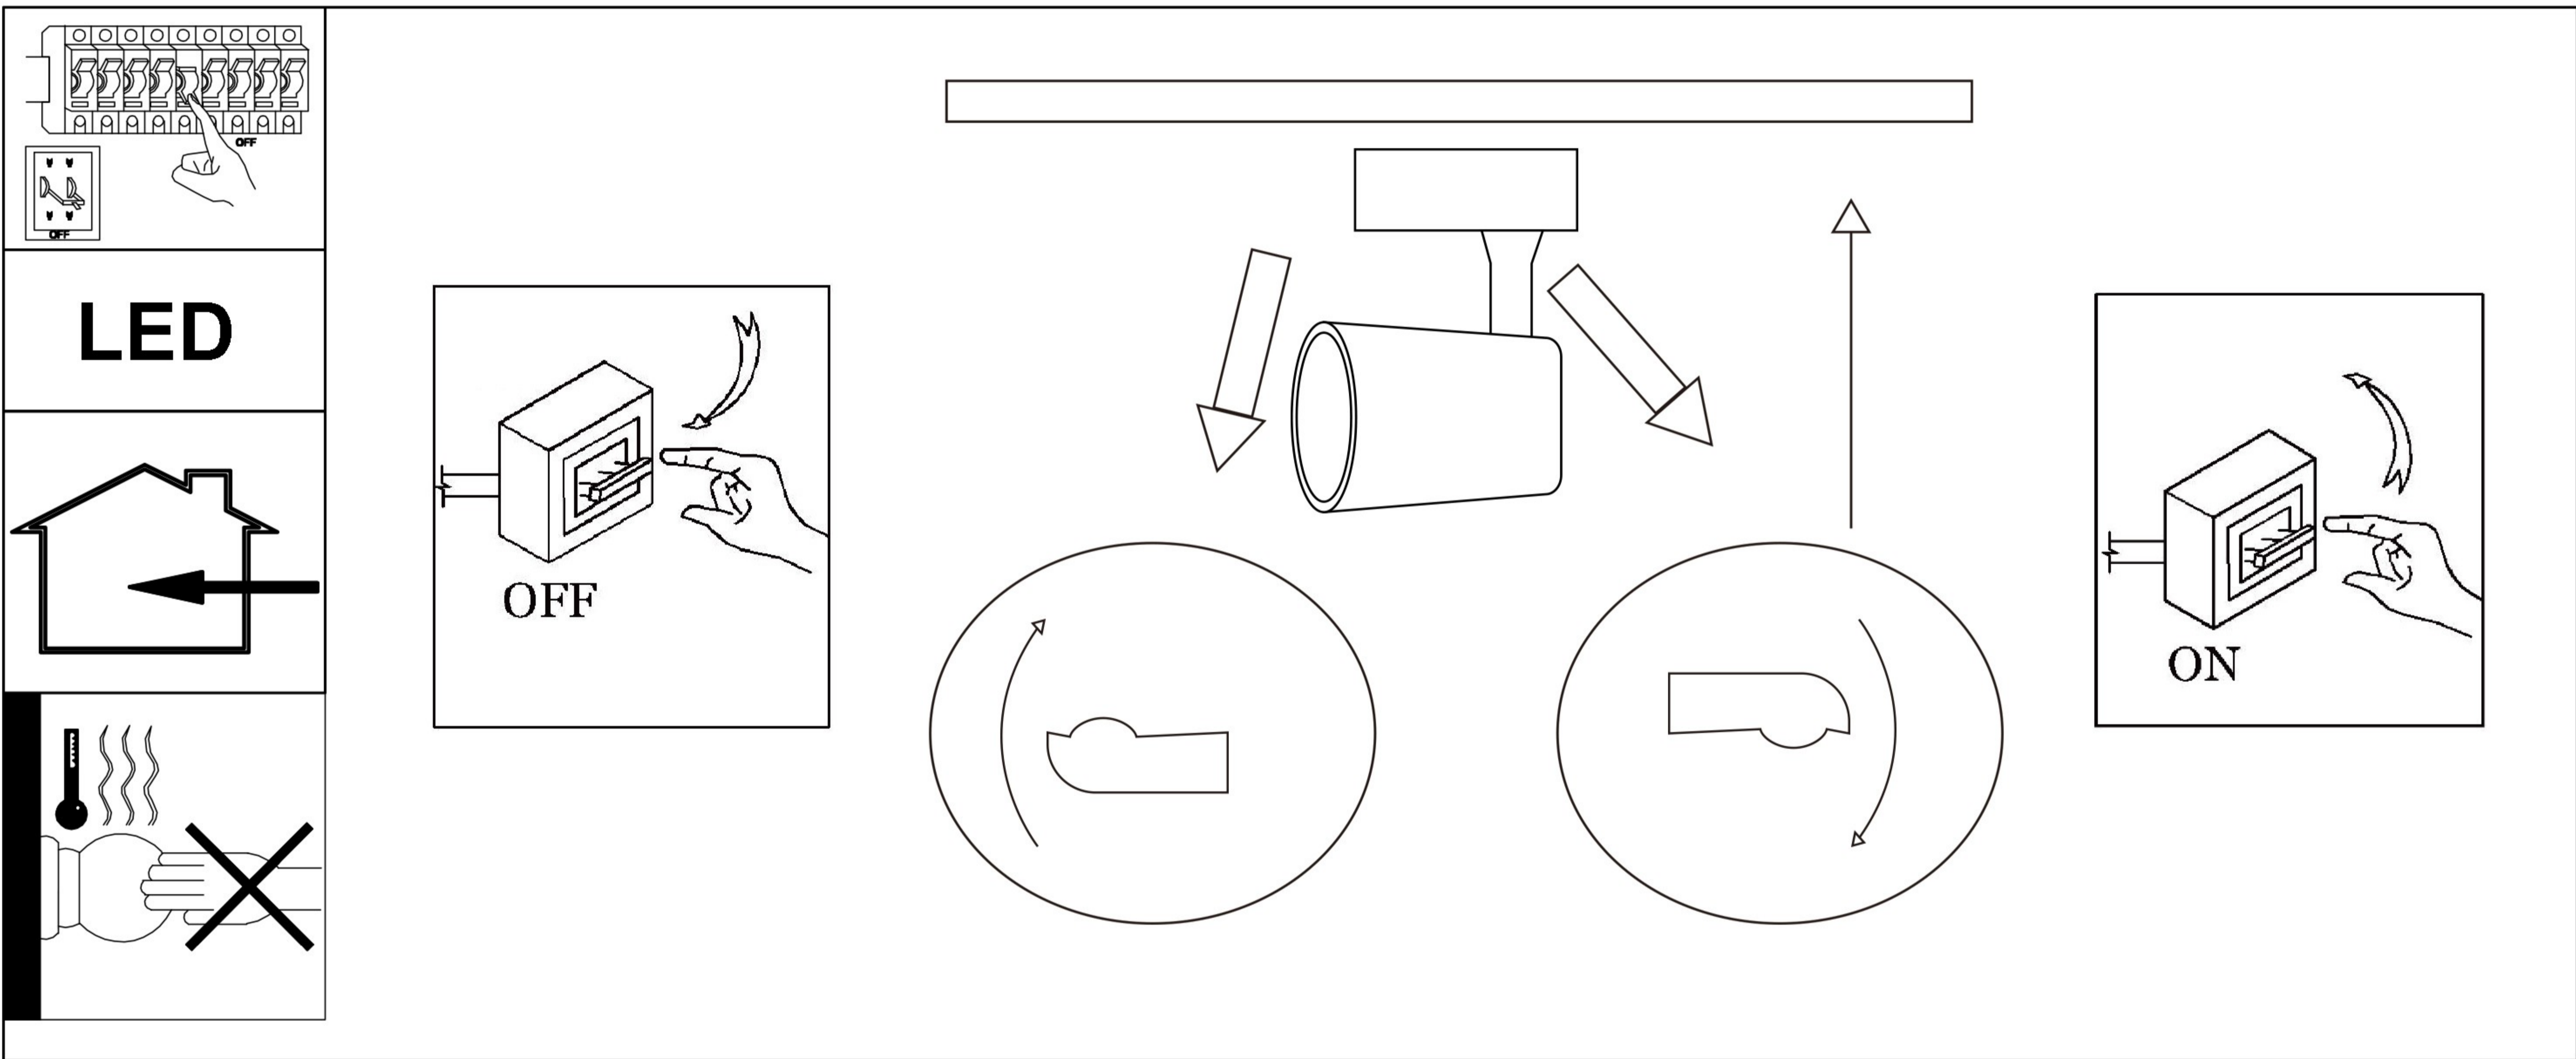

ASSEMBLY INSTRUCTION / ИНСТРУКЦИЯ A1820PL-1BK

Warning:

1. Turn off the main power at the circuit breaker before installing in order to prevent possible shock;
2. Don't exceed the rated voltage 230V;
3. Don't install on haven't finished ceiling and loose wood ceiling;
4. Do not use corrosive liquids to clean fixture such as acid, and alkaline liquids. Please use soft cloth when cleaning.