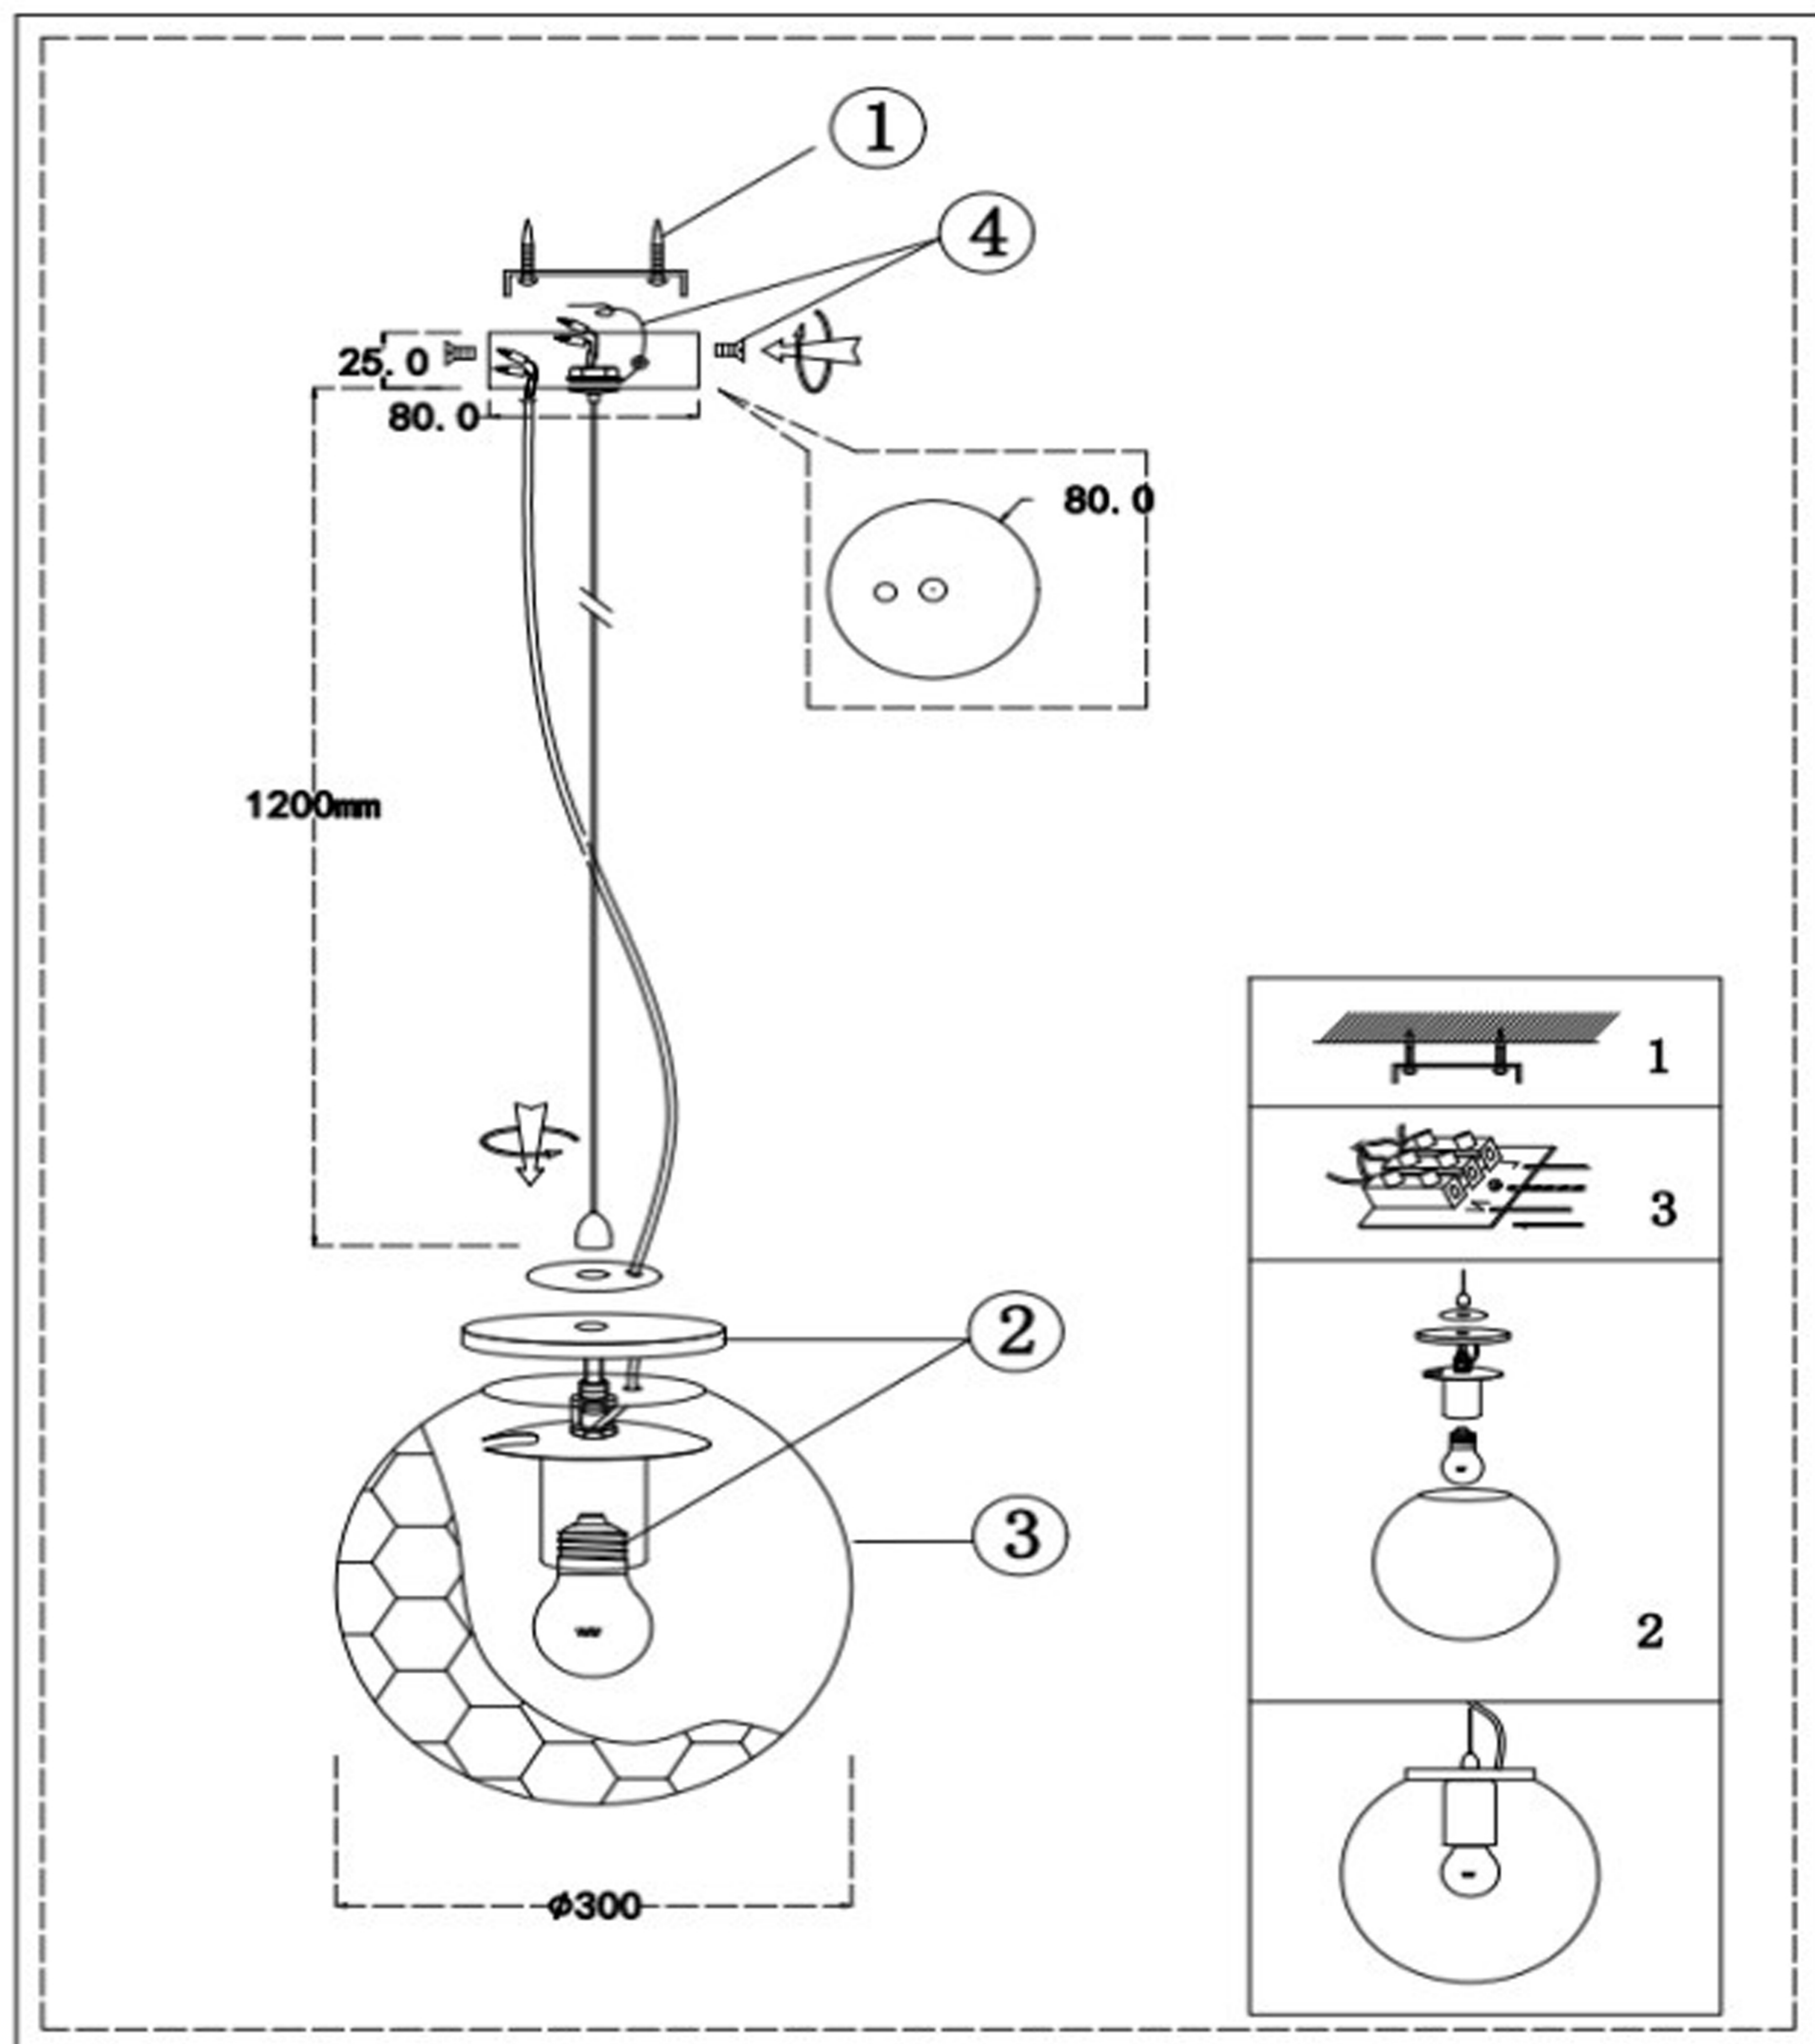

ENGLISH

Specification of installation

In order to ensure safety use, please notice the following items:

- Read and understand the whole Specification.
- Suitable for the use of 220~240V and 50~60Hz.
- Please wear gloves as installment and avoid rot on the surface of plating.
- Must be installed on the fixed places and be checked annually.
- Please turn off the lighting source by soft cloth as cleaning prohibited to use of rotted detergent.
- Please connect with the local sales service center when there are any abnormality.

MAYO SP1 D300