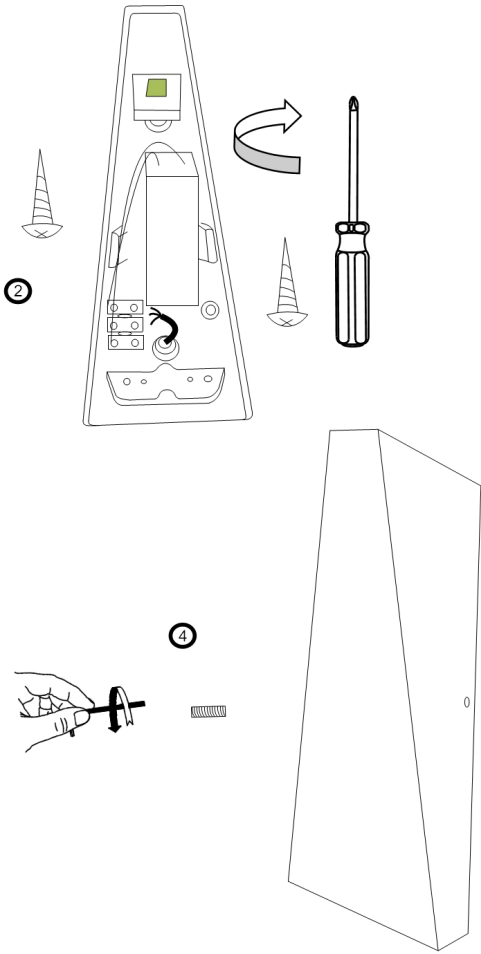

Instruction

Collection: OUTDOOR
Series: TIMES SQUARE
Model: O580WL-L6B
Wall

3

4

5

ON

- Wall

max 6W
380 LM