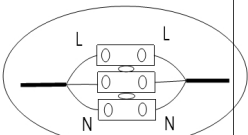

Instruction

Collection: OUTDOOR
Series: TIMES SQUARE
Model: O580WL-L6B
Wall

3

4

5

ON

- Wall

max 6W
380 LM