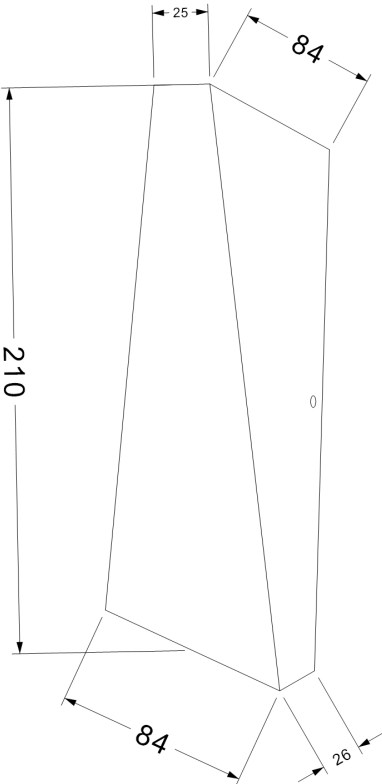

Instruction

Collection: OUTDOOR
Series: TIMES SQUARE
Model: O580WL-L6B
Wall

3

4

5

ON

- Wall

max 6W
380 LM