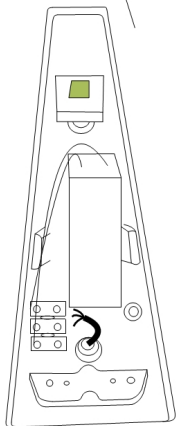

Instruction

Collection: OUTDOOR
Series: TIMES SQUARE
Model: O580WL-L6B
Wall

3

4

5

ON

- Wall

max 6W
380 LM