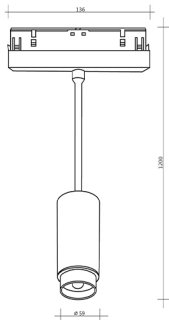

## Specification of installation

In order to ensure safety use, please notice the following items:

- Read and understand the whole Specification.
- Suitable for the use of 220-240V and 50-60Hz.
- Must be installed on the fixed places and be checked annually
- Please wear gloves as instalment and avoid rot on the surface of plaeting.
- **Please turn off** the lighting source by soft cloth as cleaning prohibited to use of rotted detergent.
- Please connect with the local sales service center when there are any abnormality.

Product coding: CLT 0.33 016 7W BL 4000K