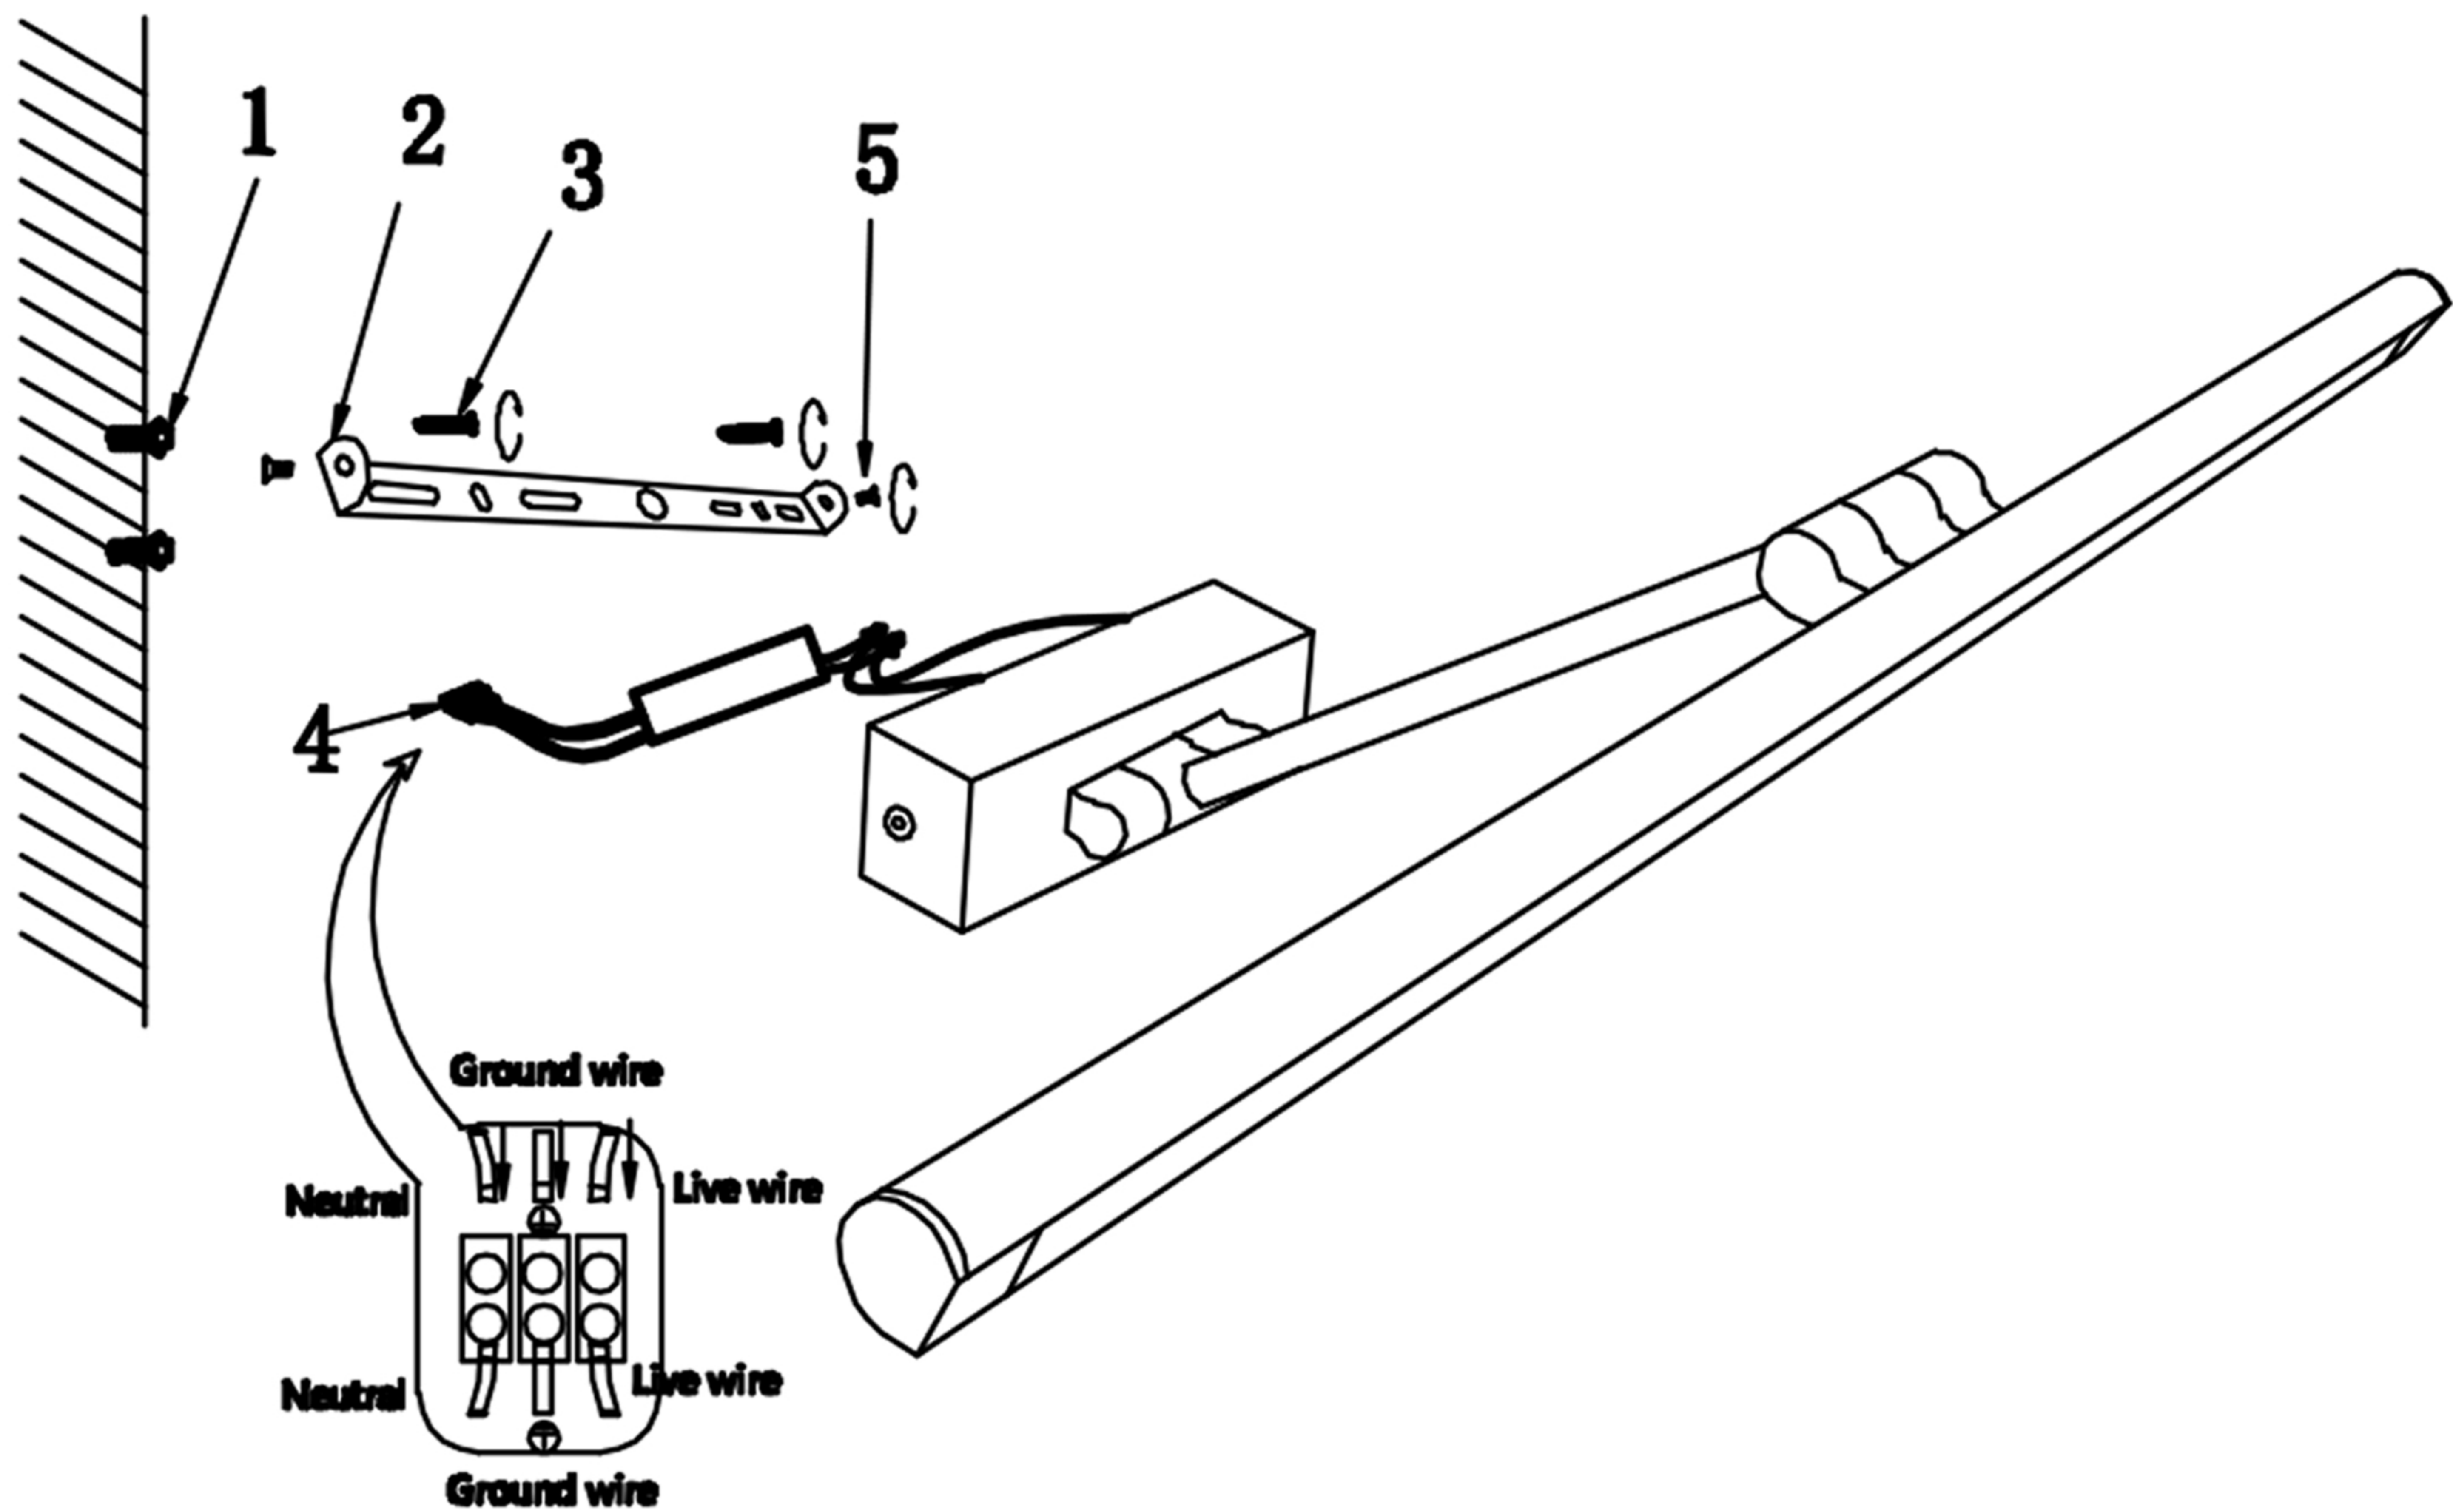

ENGLISH

Specification of installation

In order to ensure safety use, please notice the following items:

- Read and understand the whole Specification.
- Suitable for the use of 220-240V and 50-60HZ.
- Please wear gloves as installment and avoid rot on the surface of plating.
- Must be installed on the fixed places and be checked annually.
- Please turn off the lighting source by soft cloth as cleaning prohibited to use of rotted detergent.
- Please connect with the local sales service center when there are any abnormality.

Live wire-Brown
Neutral-Light grey
Ground wire-Yellow

- 1 Wall anchor
- 2 Mounting
- 3 Self-tapping screw
- 4 Terminal
- 5 Nut
- 6 Chrome

CLT 124W600

WALL OF THE BOX SIZE

FIGURE SIZE

CLT 124W600