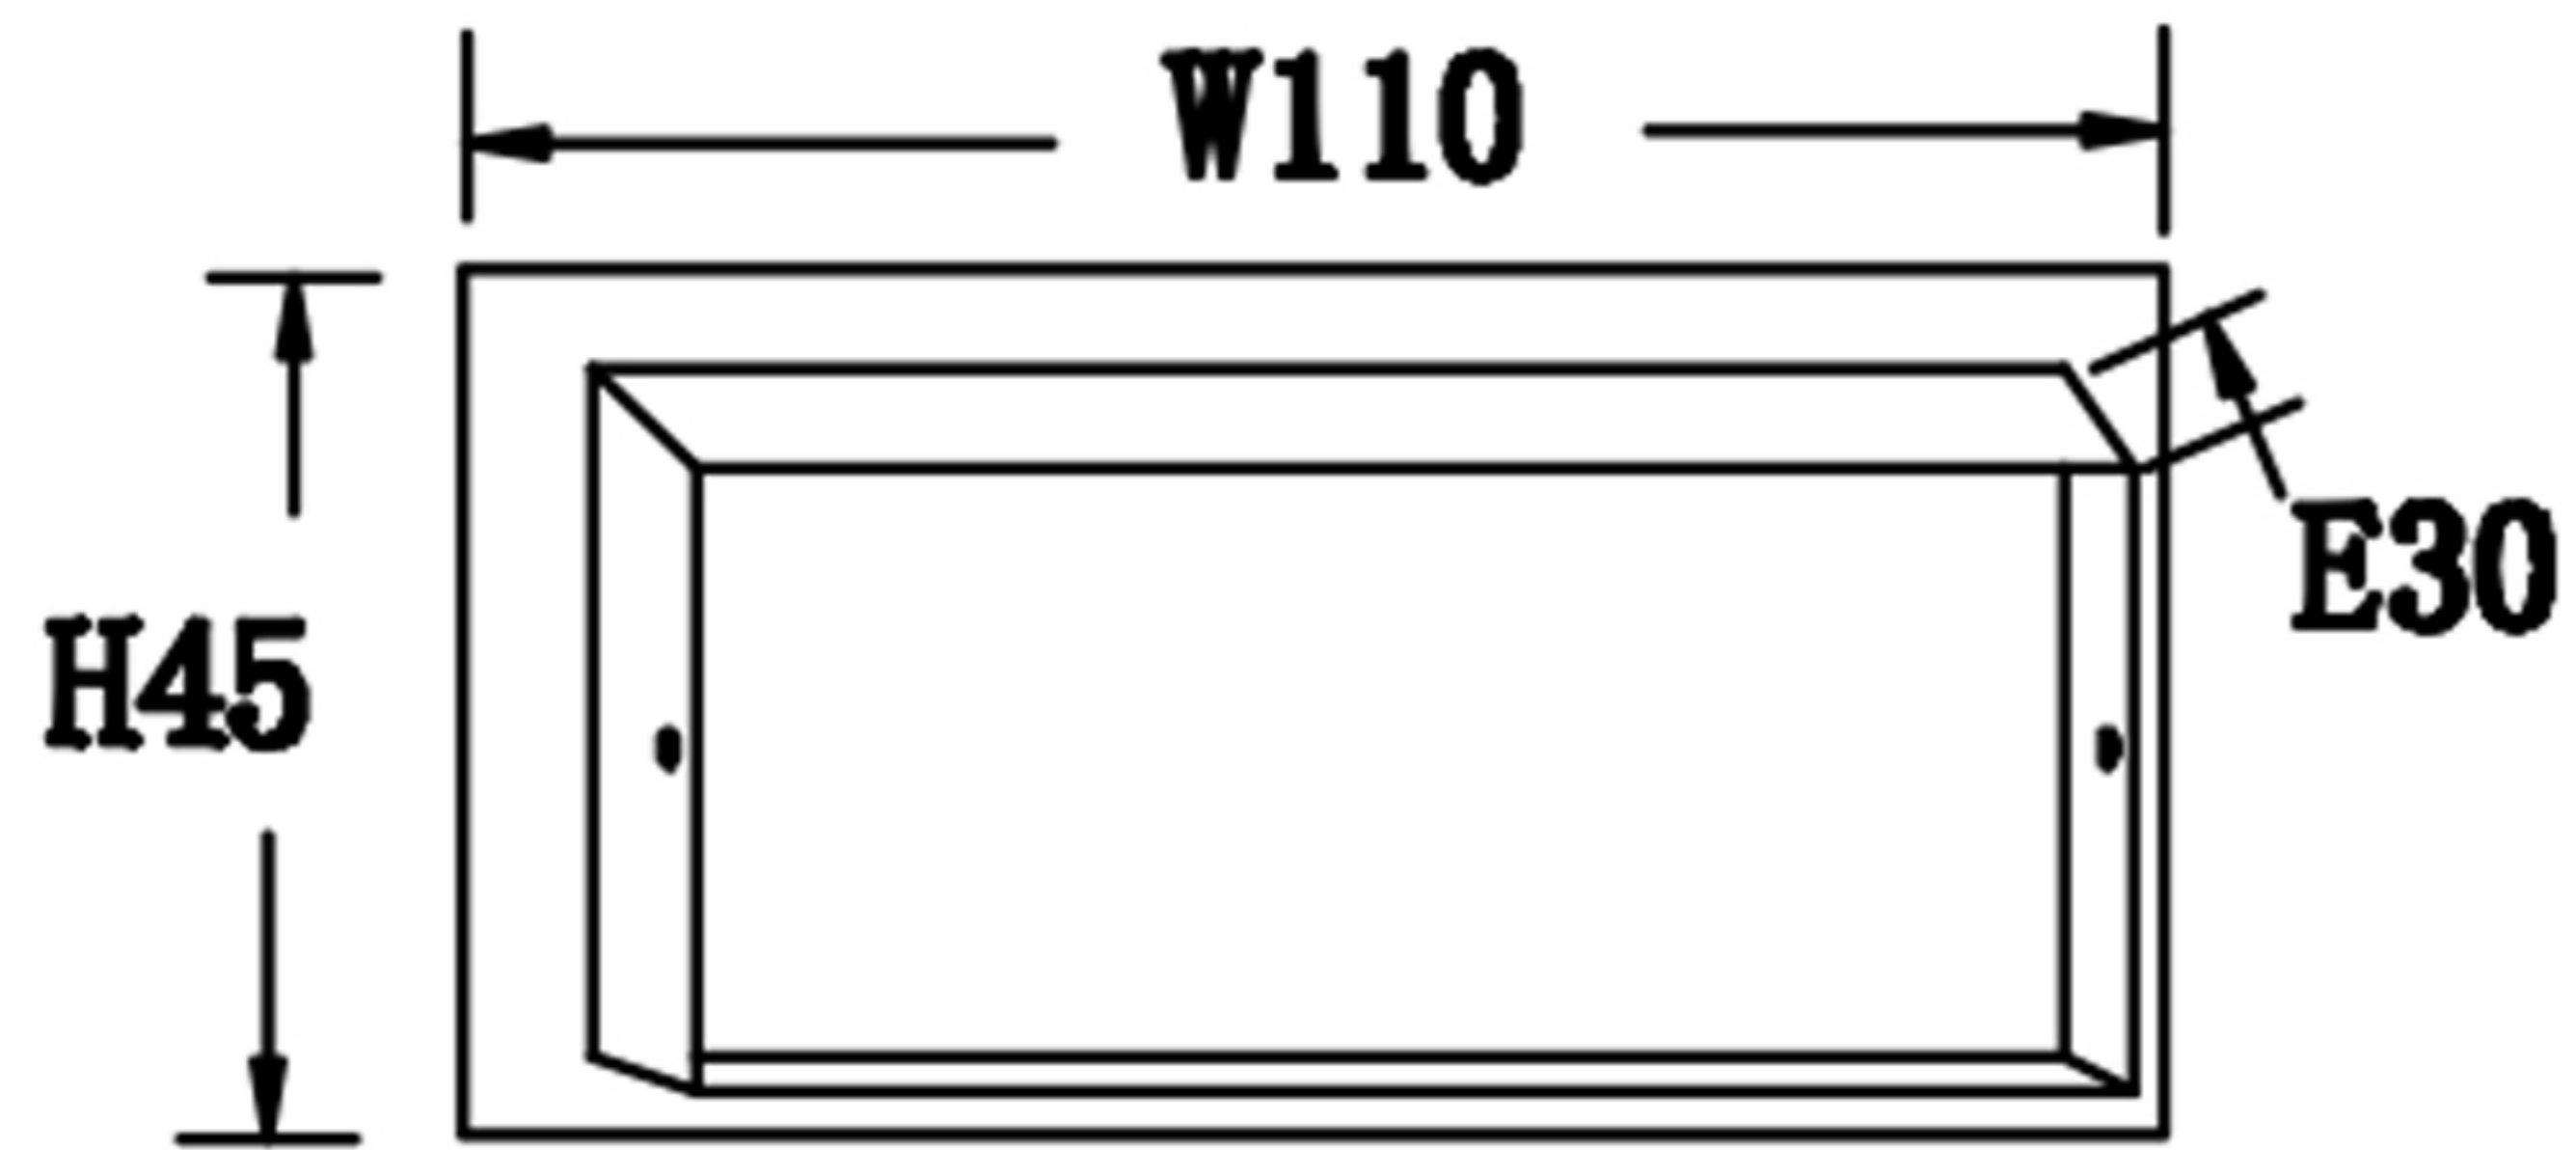

Live wire-Brown
Neutral-Light grey
Ground wire-Yellow

- 1 Wall anchor
- 2 Mounting
- 3 Self-tapping screw
- 4 Terminal
- 5 Nut
- 6 Chrome

CLT 124W600

WALL OF THE BOX SIZE

FIGURE SIZE

CLT 124W600