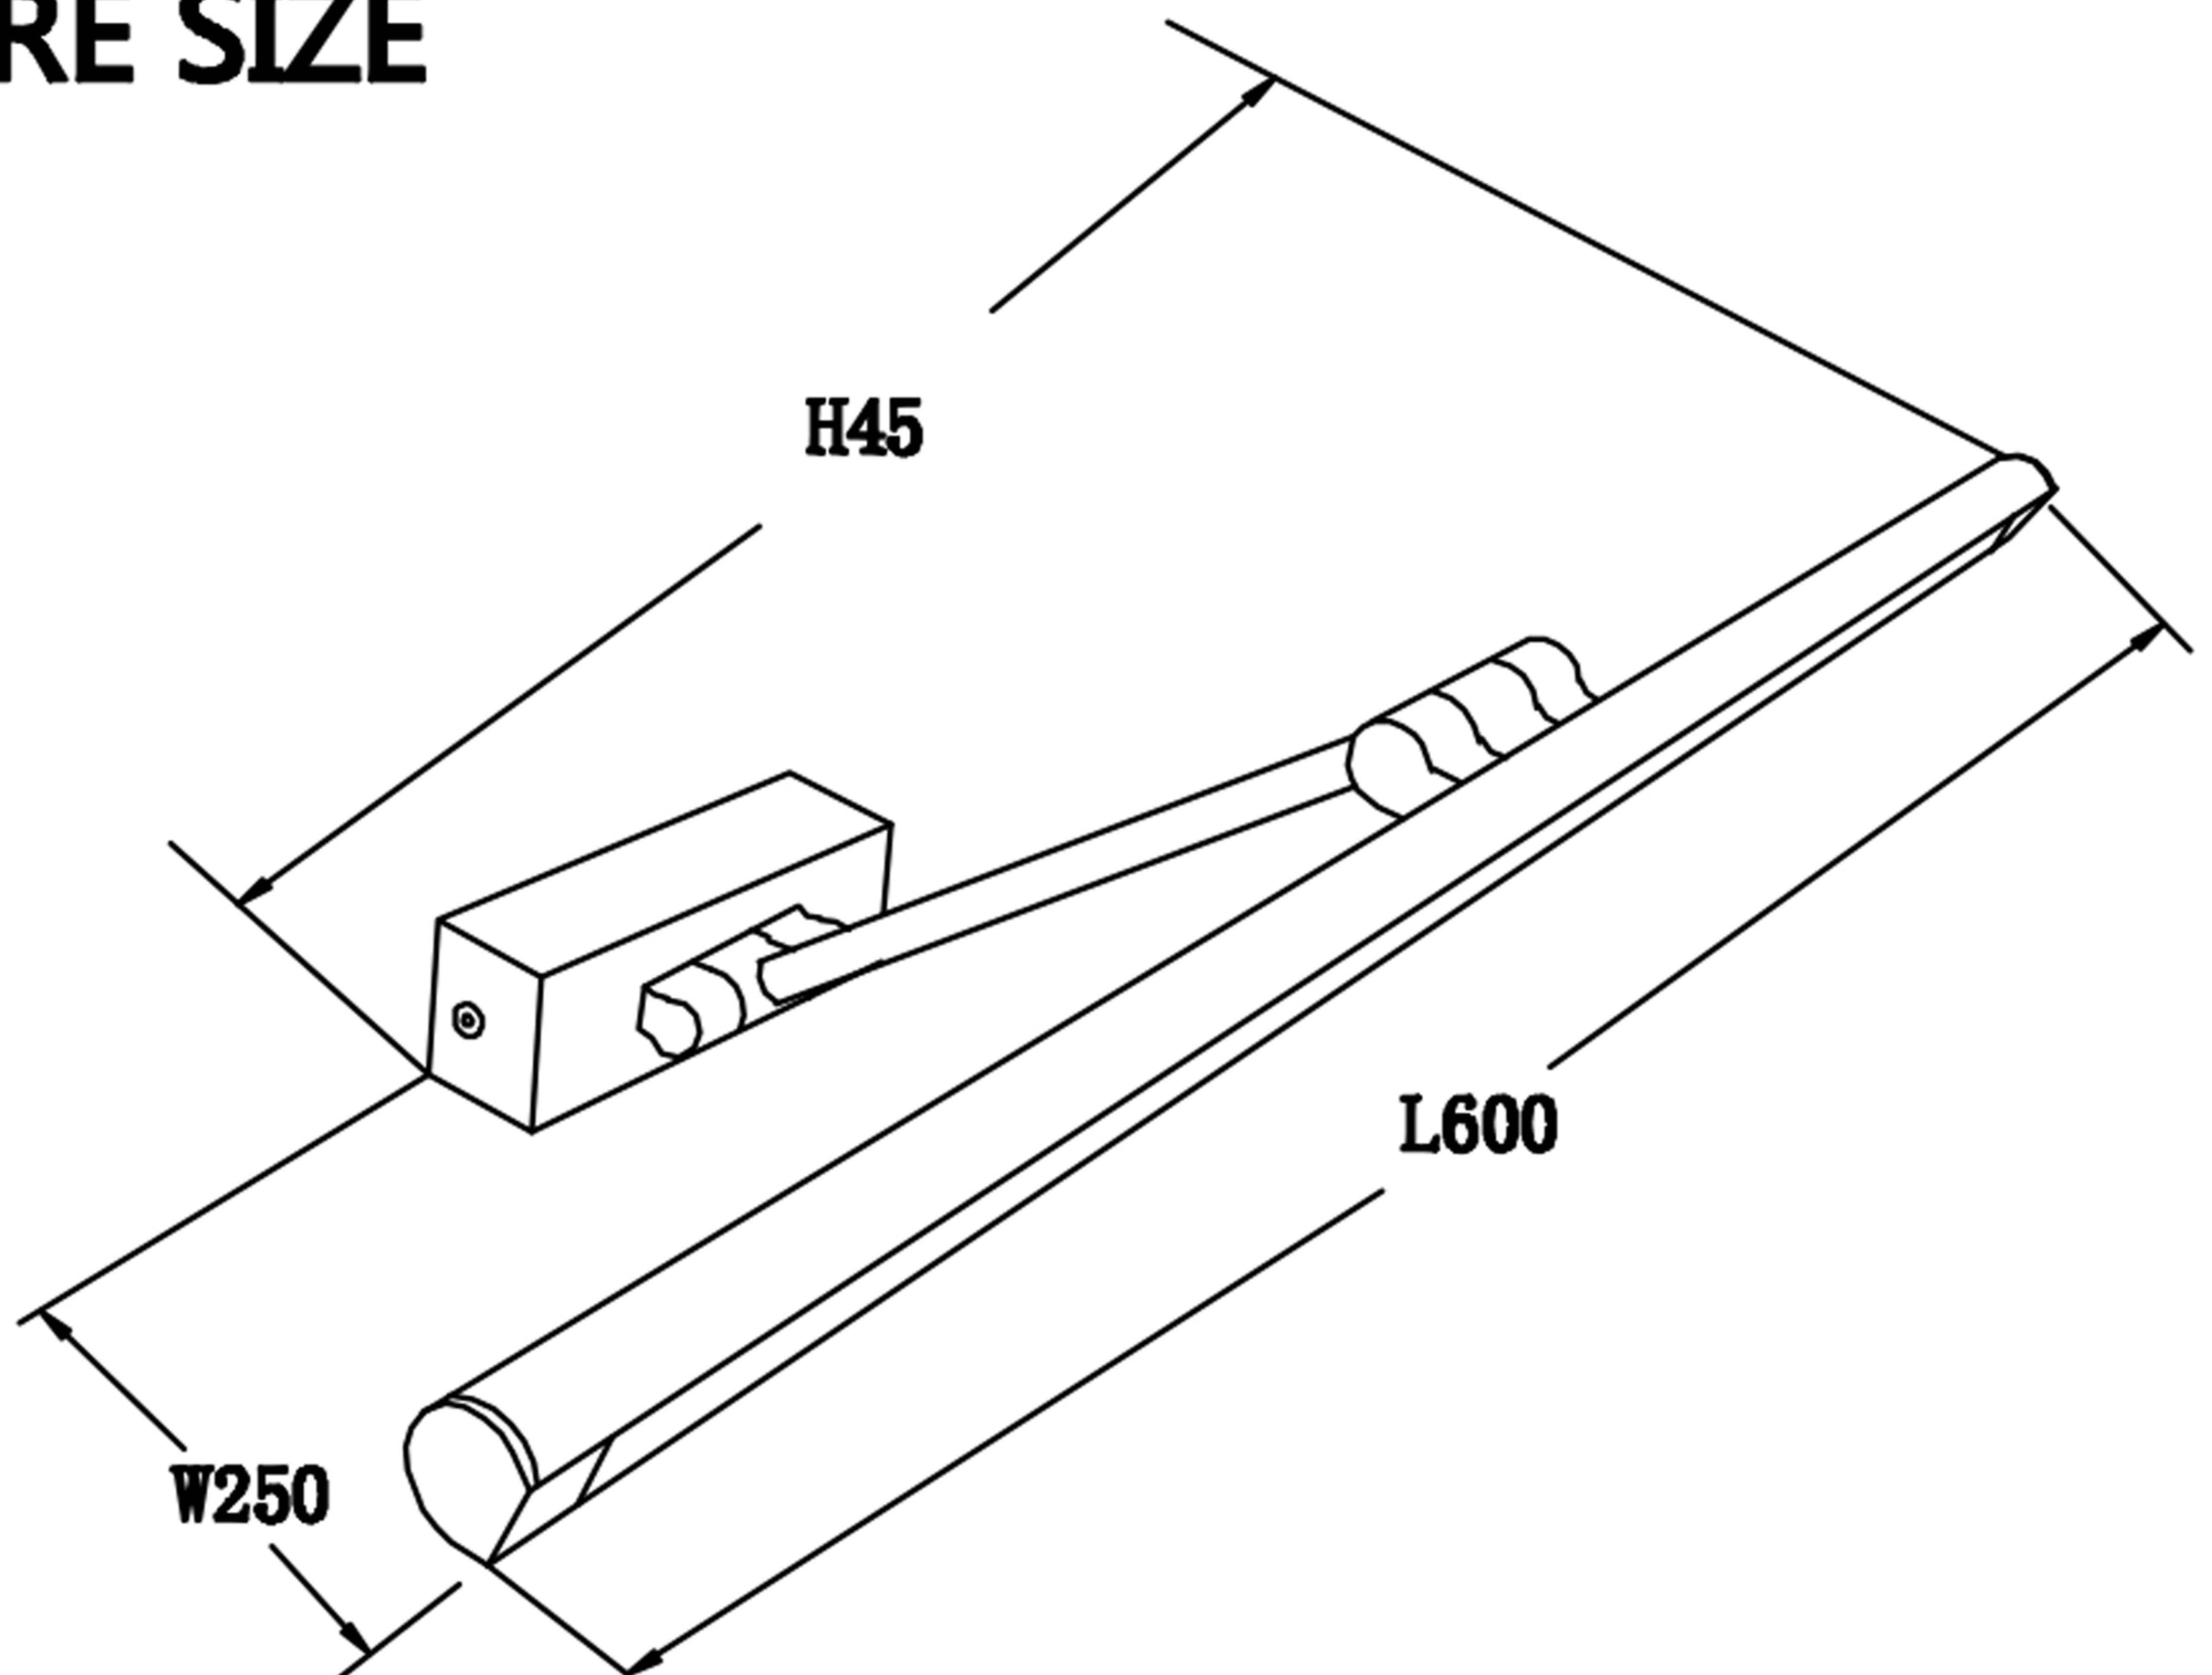

ENGLISH

Specification of installation

In order to ensure safety use, please notice the following items:

- Read and understand the whole Specification.
- Suitable for the use of 220-240V and 50-60HZ.
- Please wear gloves as installment and avoid rot on the surface of plating.
- Must be installed on the fixed places and be checked annually.
- Please turn off the lighting source by soft cloth as cleaning prohibited to use of rotted detergent.
- Please connect with the local sales service center when there are any abnormality.

Live wire-Brown
Neutral-Light grey
Ground wire-Yellow

- 1 Wall anchor
- 2 Mounting
- 3 Self-tapping screw
- 4 Terminal
- 5 Nut
- 6 Chrome

CLT 124W600

WALL OF THE BOX SIZE

FIGURE SIZE

CLT 124W600