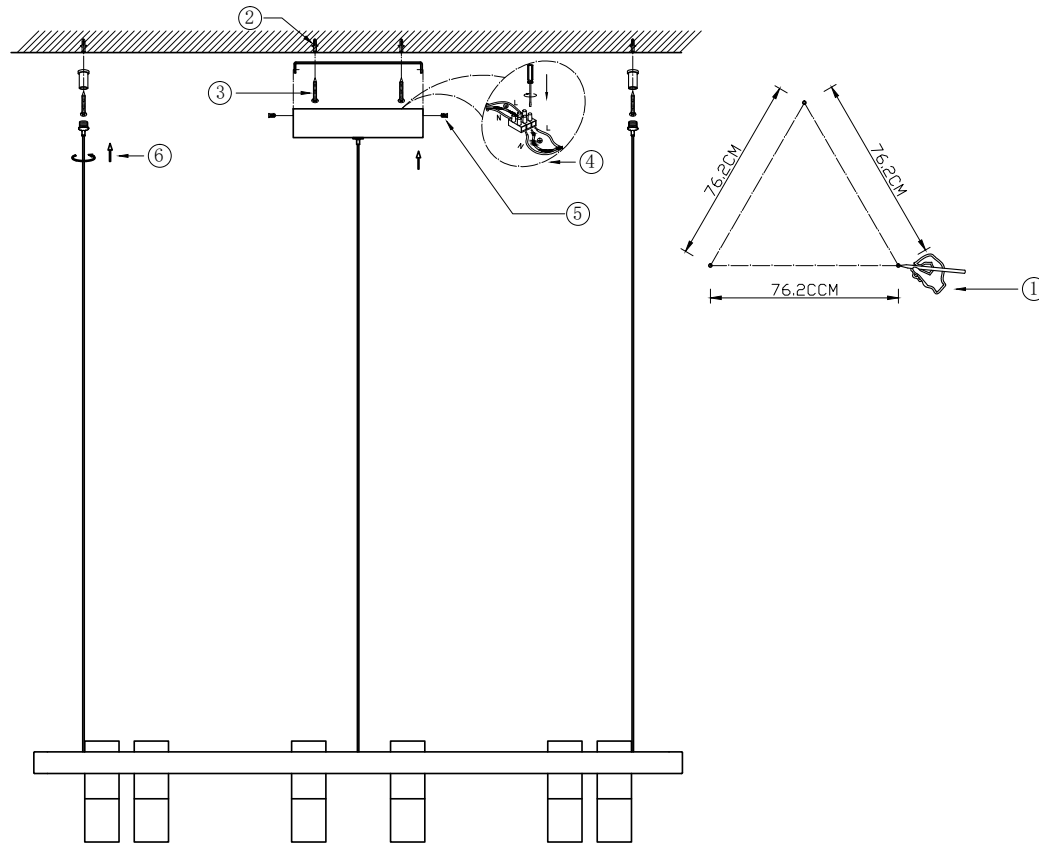

# Instruction

MOD102PL-L42B4K

MAX 42W  
3000 Lumen

Model: MOD102PL-L42B4K  
Collection: Technical  
Series: Satellite

Pendant Lamps