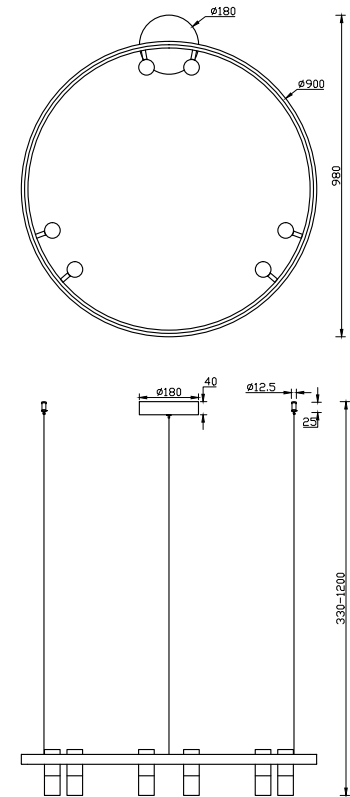

# Instruction

MOD102PL-L42B4K

MAX 42W  
3000 Lumen

Model: MOD102PL-L42B4K  
Collection: Technical  
Series: Satellite

Pendant Lamps