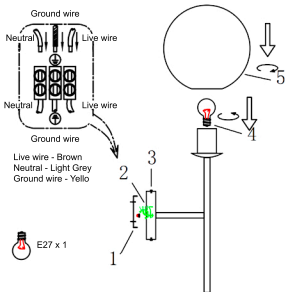

ENGLISH IP20

Specification of installation

In order to ensure safety use, please notice the following items:

- Read and understand the whole Specification.
- Suitable for the use of 220-240V and 50-60Hz.
- Must be installed on the fixed places and be checked annually
- Please wear gloves as instalment and avoid rot on the surface of plaeting.
- **Please turn off** the lighting source by soft cloth as cleaning prohibited to use of rotted detergent.
- Please connect with the local sales service center when there are any abnormality.

CEILING PAN SIZE:

FIXTURE SIZE:

Product coding: FELIZ AP1