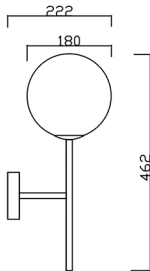

ENGLISH IP20

Specification of installation

In order to ensure safety use, please notice the following items:

- Read and understand the whole Specification.
- Suitable for the use of 220-240V and 50-60Hz.
- Must be installed on the fixed places and be checked annually
- Please wear gloves as instalment and avoid rot on the surface of plaeting.
- **Please turn off** the lighting source by soft cloth as cleaning prohibited to use of rotted detergent.
- Please connect with the local sales service center when there are any abnormality.

CEILING PAN SIZE:

FIXTURE SIZE:

Product coding: FELIZ AP1