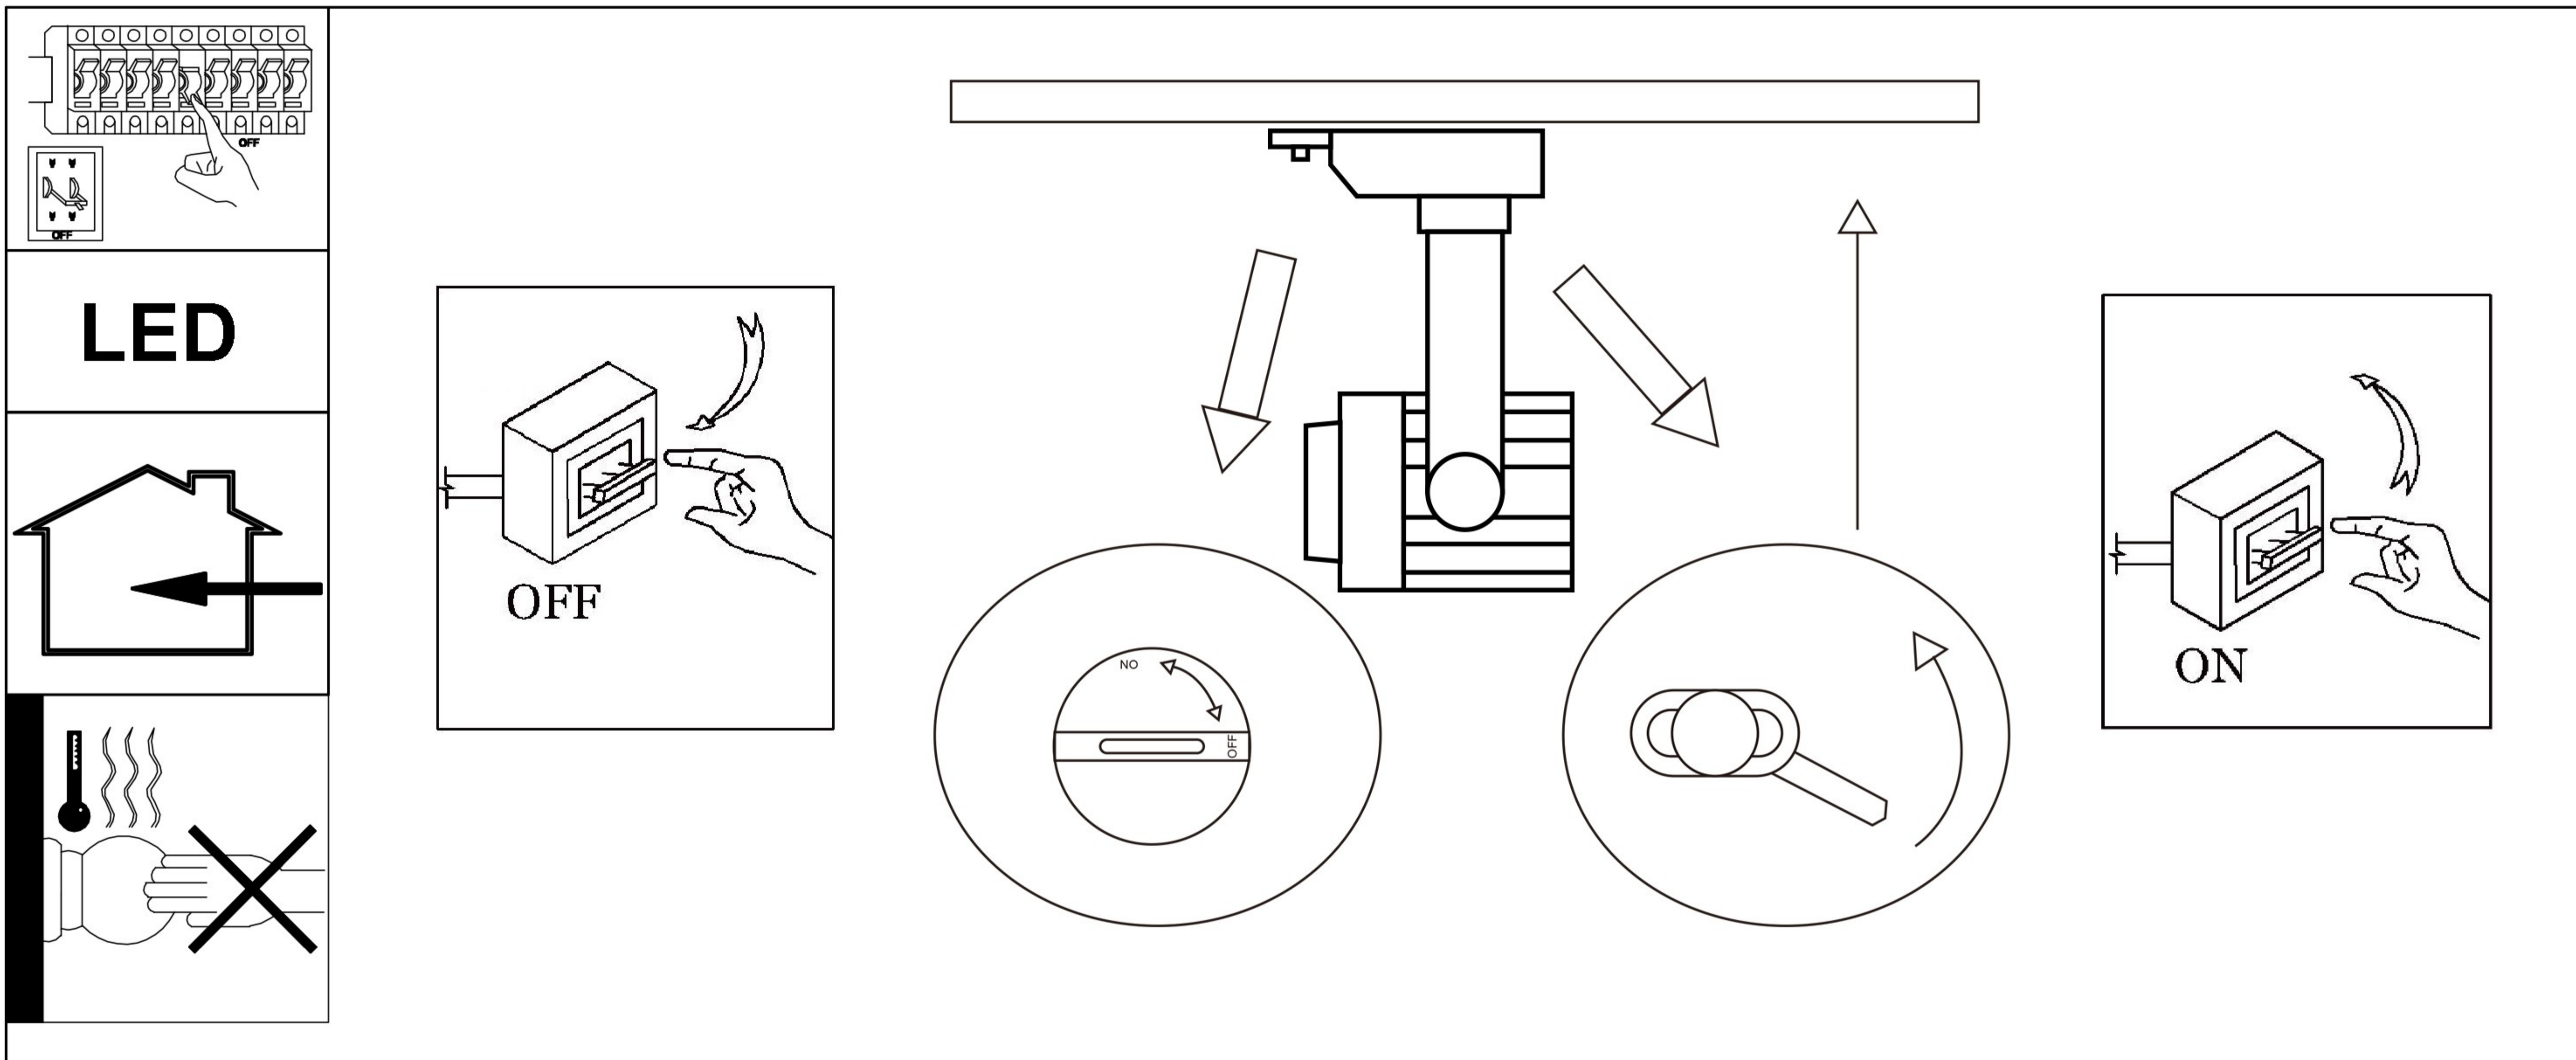

ASSEMBLY INSTRUCTION / ИНСТРУКЦИЯ A1620PL-1BK

Warning:

1. Turn off the main power at the circuit breaker before installing in order to prevent possible shock;
2. Don't exceed the rated voltage 230V;
3. Don't install on haven't finished ceiling and loose wood ceiling;
4. Do not use corrosive liquids to clean fixture such as acid, and alkaline liquids. Please use soft cloth when cleaning.