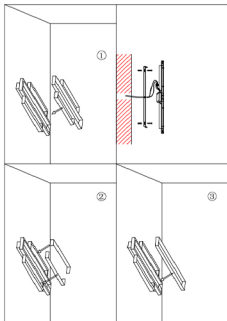

Specification of installation

In order to ensure safety use, please notice the following items:

- Read and understand the whole Specification.
- Suitable for the use of 220-240V and 50-60Hz.
- Must be installed on the fixed places and be checked annually
- Please wear gloves as instalment and avoid rot on the surface of plaetng.
- **Please turn off** the lighting source by soft cloth as cleaning prohibited to use of rotted detergent.
- Please connect with the local sales service center when there are any abnormality.