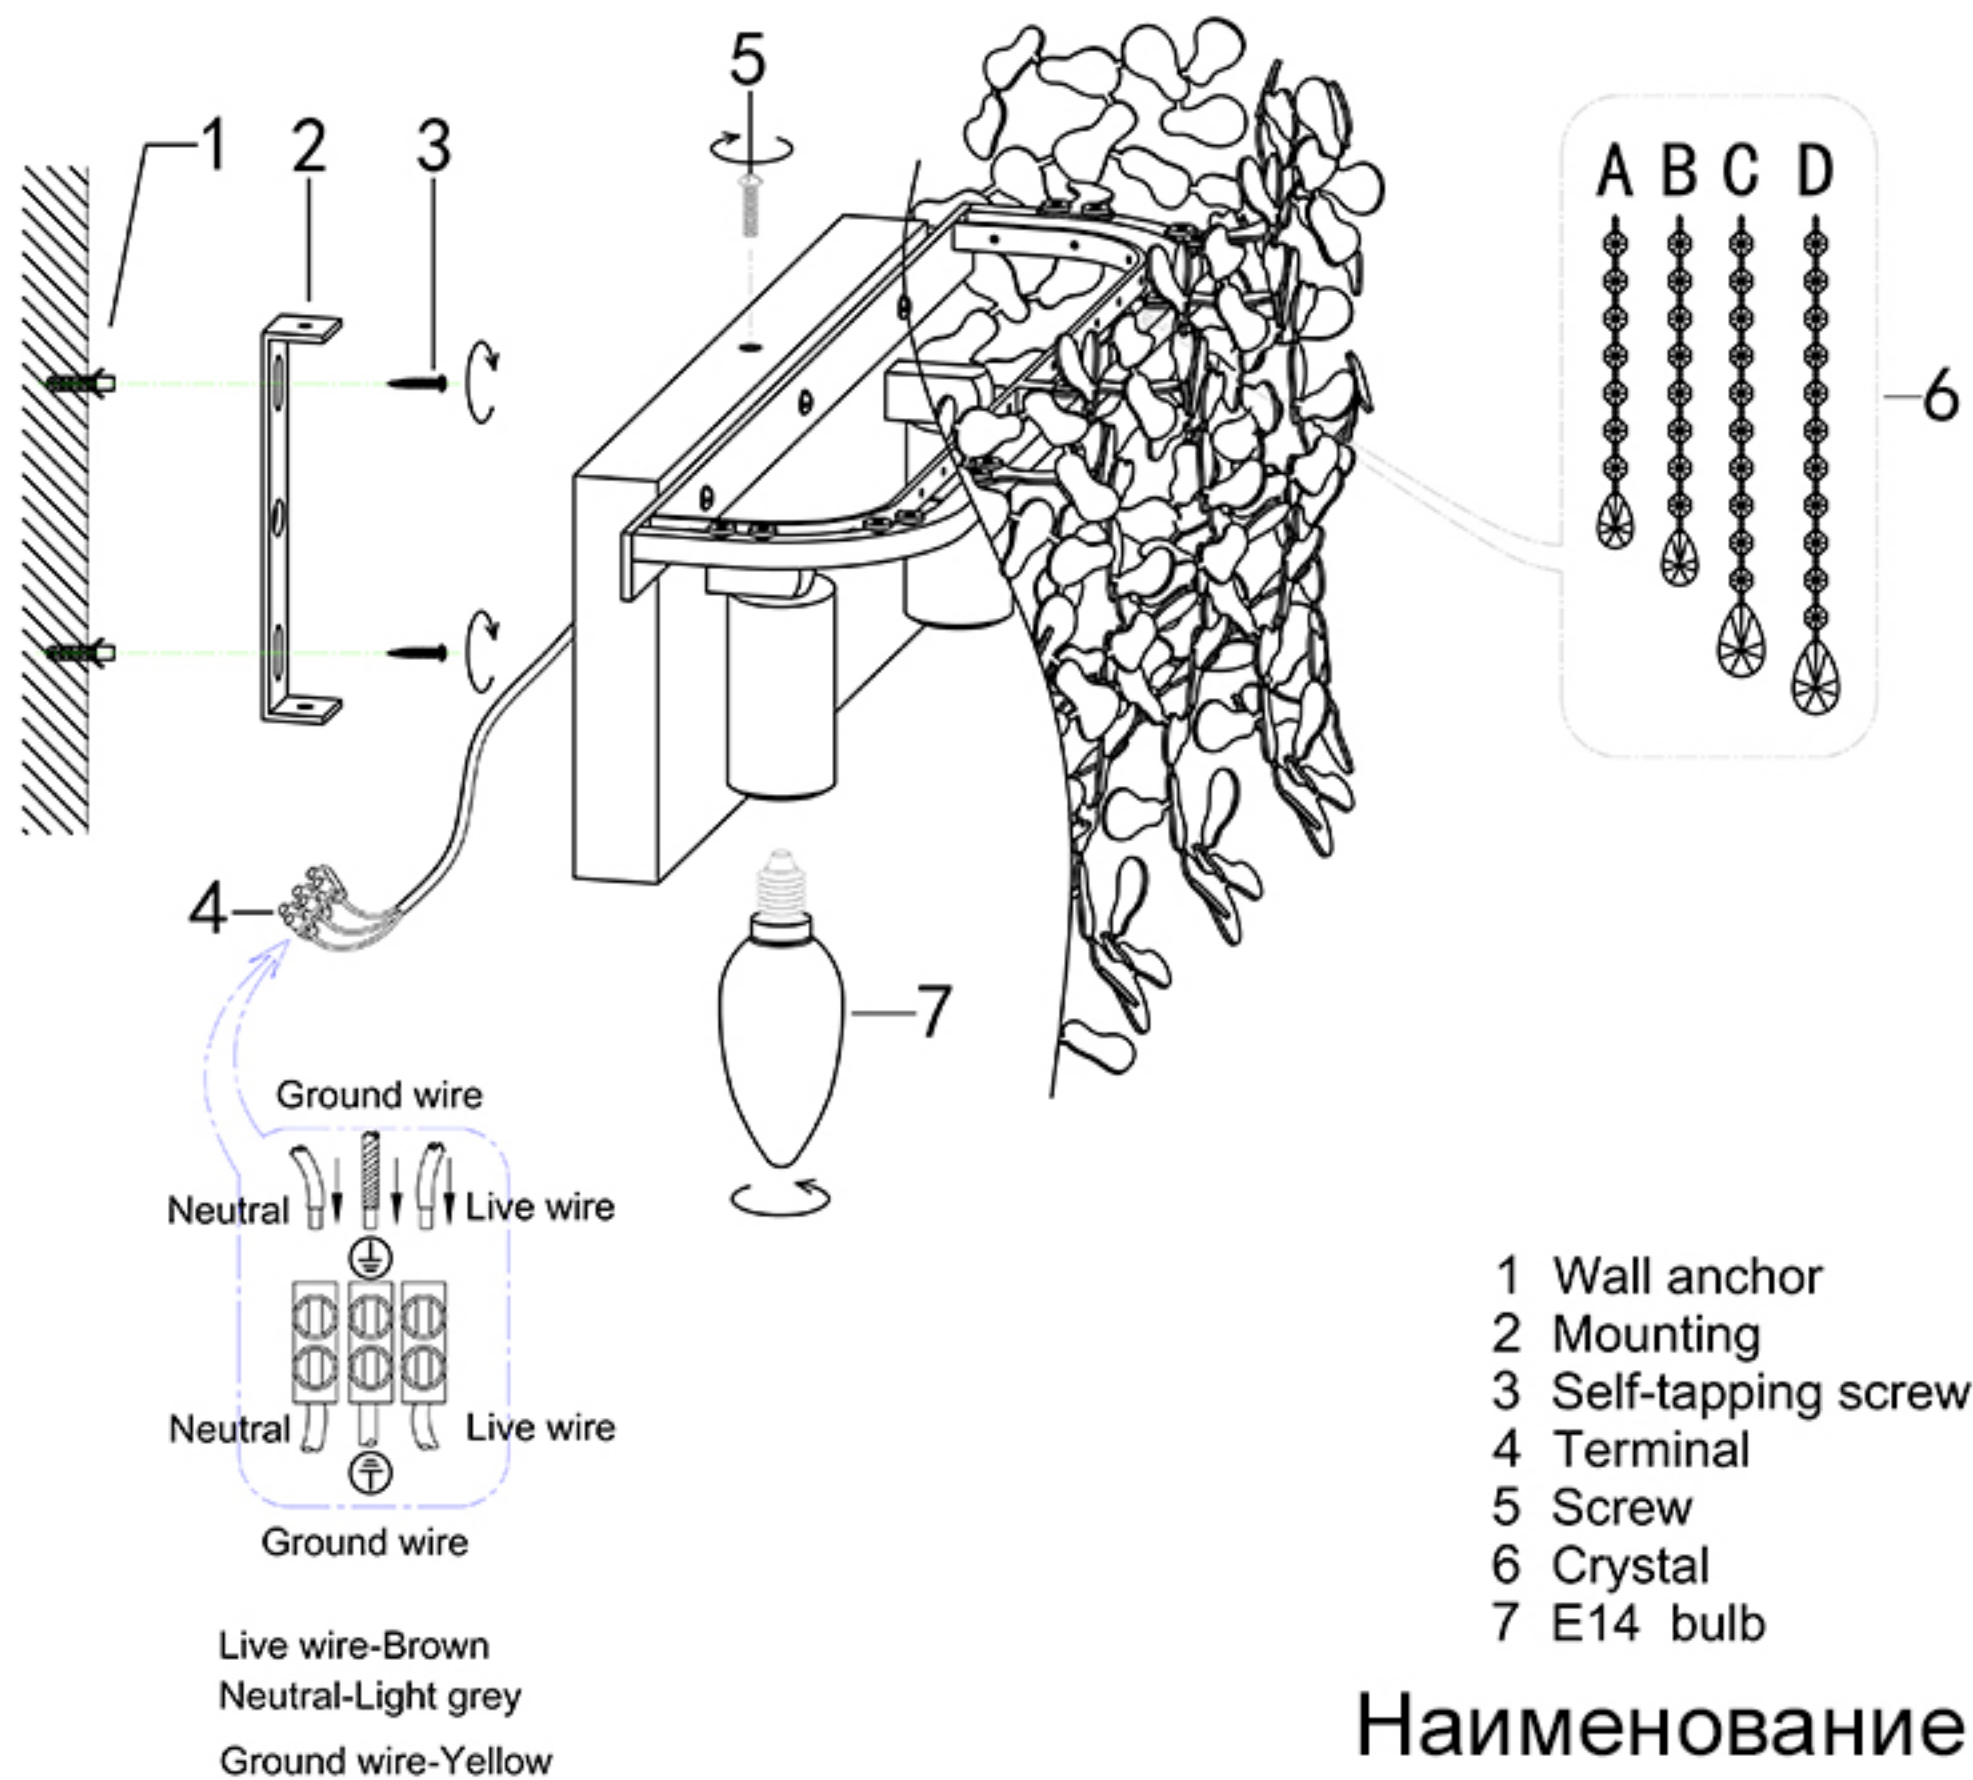

ENGLISH

Specification of installation

In order to ensure safety use, please notice the following items:

- Read and understand the whole Specification.
- Suitable for the use of 220~240V and 50~60Hz.
- Please wear gloves as installment and avoid rot on the surface of plating.
- Must be installed on the fixed places and be checked annually.
- Please turn off the lighting source by soft cloth as cleaning prohibited to use of rotted detergent.
- Please connect with the local sales service center when there are any abnormality.

WALL OF THE BOX SIZE:

FIXTURE SIZE:

Наименование товара: ROMEO AP2

Crystal hanging diagrammatic sketch

- A (3 STRING)
- B (3 STRING)
- C (3 STRING)
- D (4 STRING)