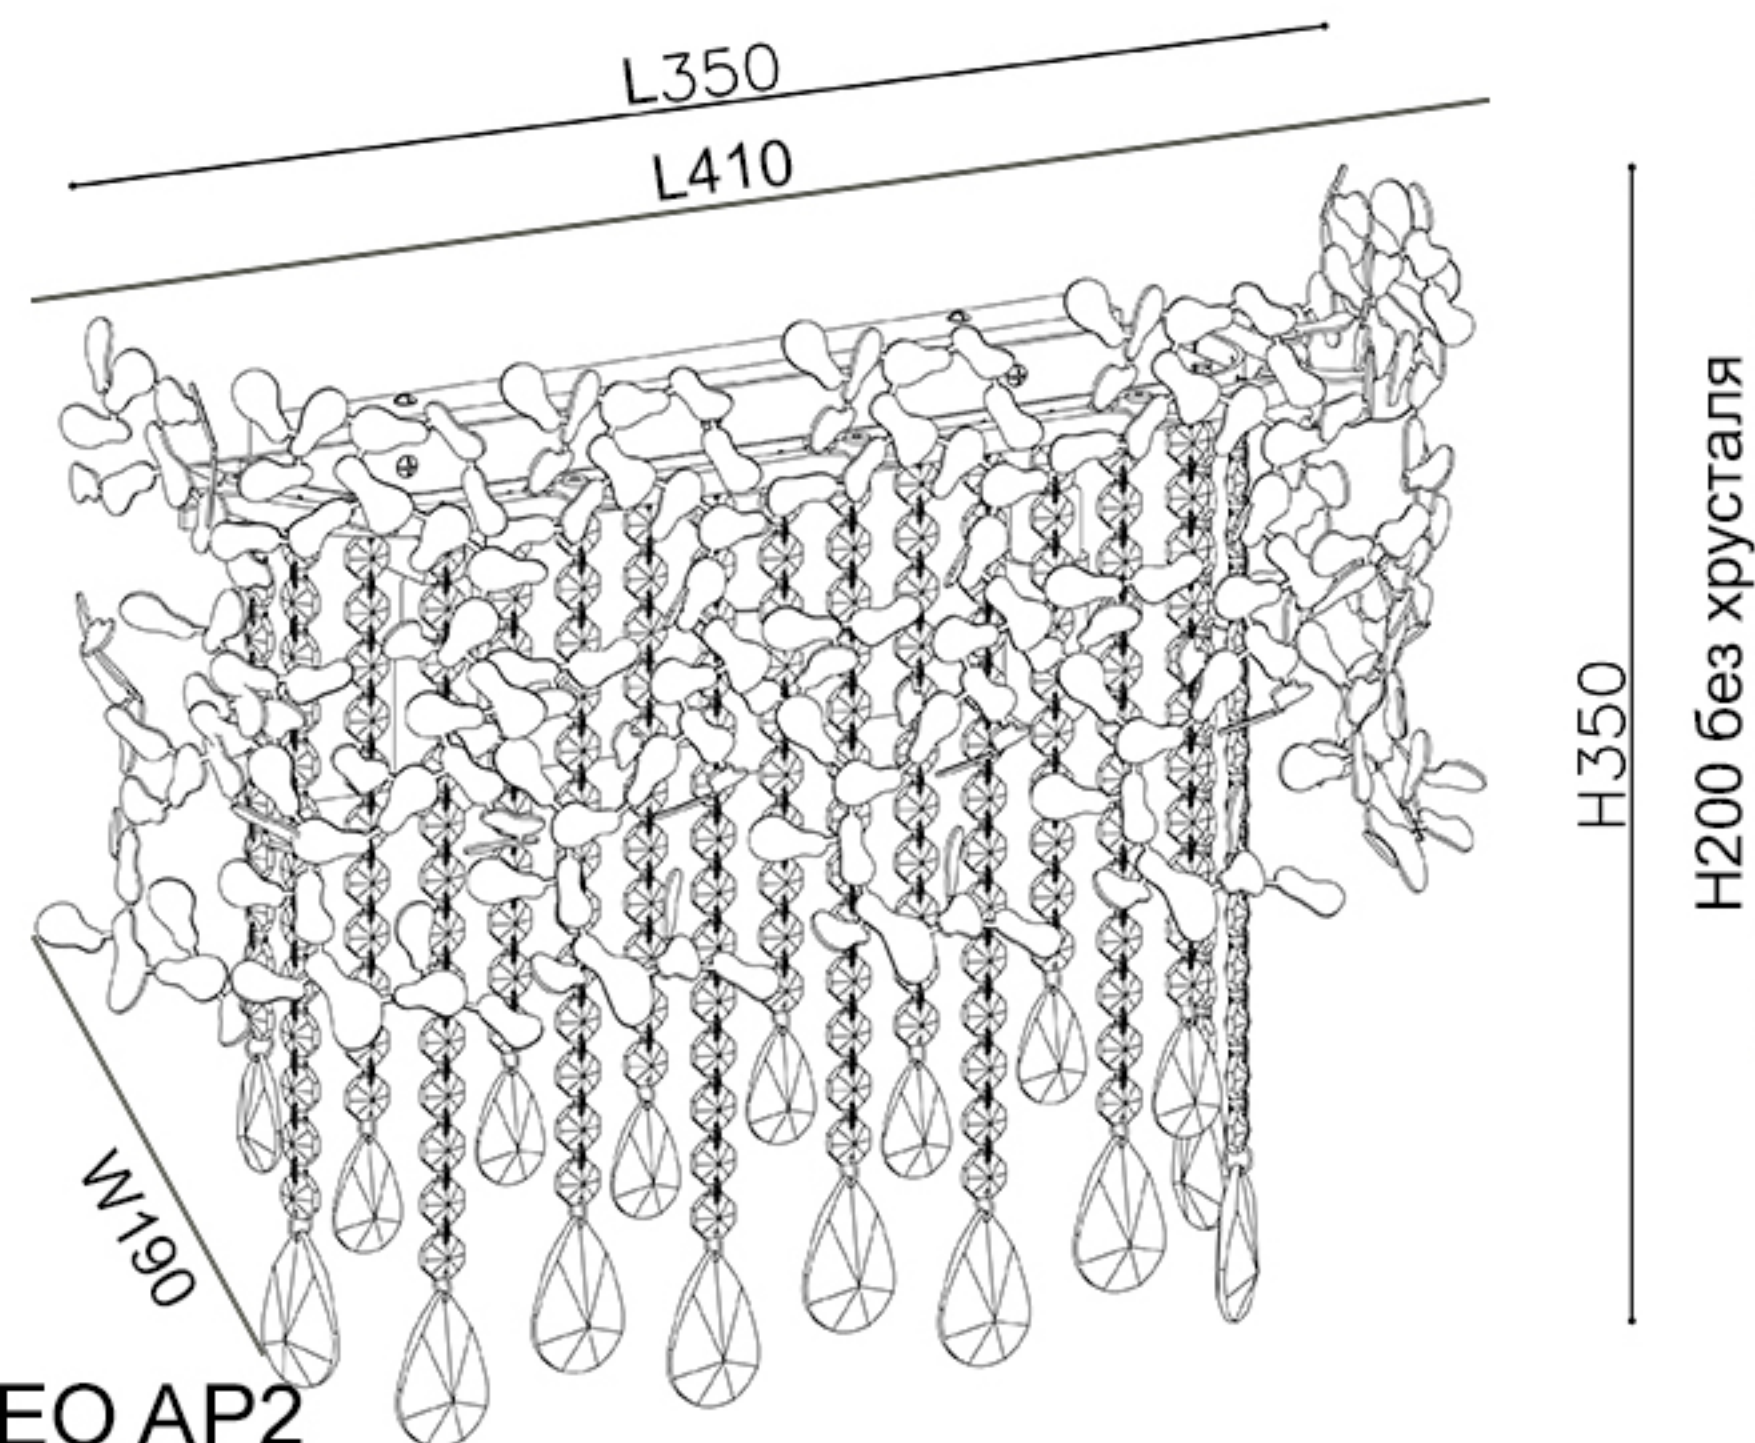

ENGLISH

Specification of installation

In order to ensure safety use, please notice the following items:

- Read and understand the whole Specification.
- Suitable for the use of 220~240V and 50~60Hz.
- Please wear gloves as installment and avoid rot on the surface of plating.
- Must be installed on the fixed places and be checked annually.
- Please turn off the lighting source by soft cloth as cleaning prohibited to use of rotted detergent.
- Please connect with the local sales service center when there are any abnormality.

WALL OF THE BOX SIZE:

FIXTURE SIZE:

Наименование товара: ROMEO AP2

Crystal hanging diagrammatic sketch

- A (3 STRING)
- B (3 STRING)
- C (3 STRING)
- D (4 STRING)