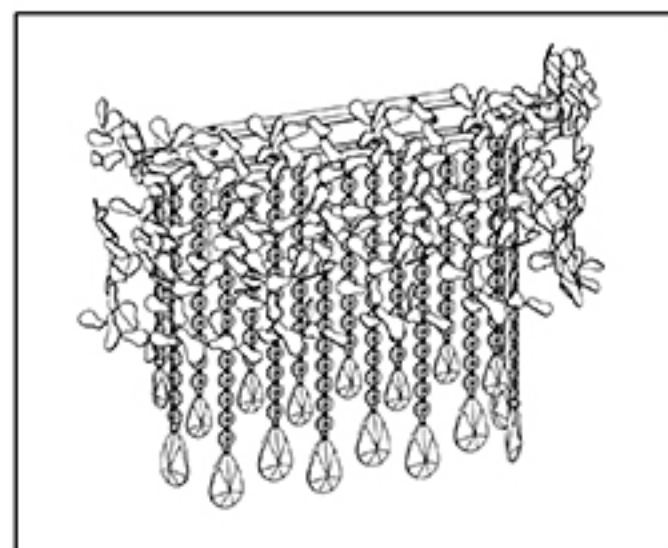

ENGLISH

Specification of installation

In order to ensure safety use, please notice the following items:

- Read and understand the whole Specification.
- Suitable for the use of 220~240V and 50~60Hz.
- Please wear gloves as installment and avoid rot on the surface of plating.
- Must be installed on the fixed places and be checked annually.
- Please turn off the lighting source by soft cloth as cleaning prohibited to use of rotted detergent.
- Please connect with the local sales service center when there are any abnormality.

WALL OF THE BOX SIZE:

FIXTURE SIZE:

Наименование товара: ROMEO AP2

Crystal hanging diagrammatic sketch

- A (3 STRING)
- B (3 STRING)
- C (3 STRING)
- D (4 STRING)