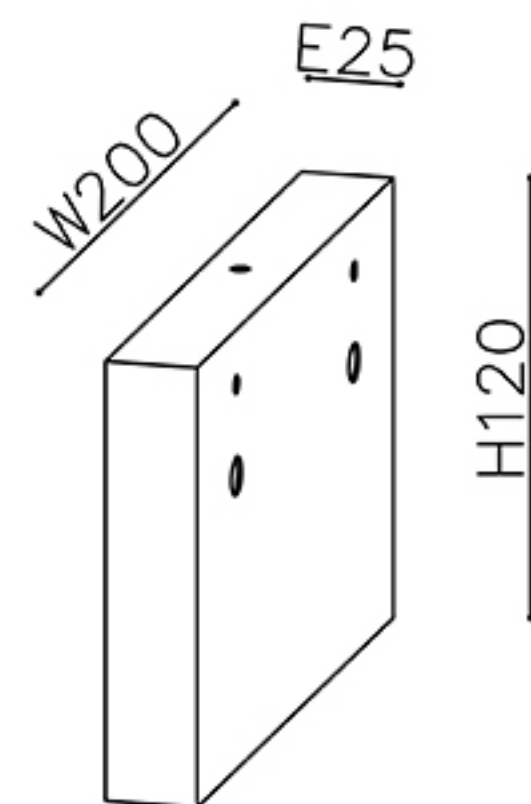

ENGLISH

Specification of installation

In order to ensure safety use, please notice the following items:

- Read and understand the whole Specification.
- Suitable for the use of 220~240V and 50~60Hz.
- Please wear gloves as installment and avoid rot on the surface of plating.
- Must be installed on the fixed places and be checked annually.
- Please turn off the lighting source by soft cloth as cleaning prohibited to use of rotted detergent.
- Please connect with the local sales service center when there are any abnormality.

WALL OF THE BOX SIZE:

FIXTURE SIZE:

Наименование товара: ROMEO AP2

Crystal hanging diagrammatic sketch

- A (3 STRING)
- B (3 STRING)
- C (3 STRING)
- D (4 STRING)