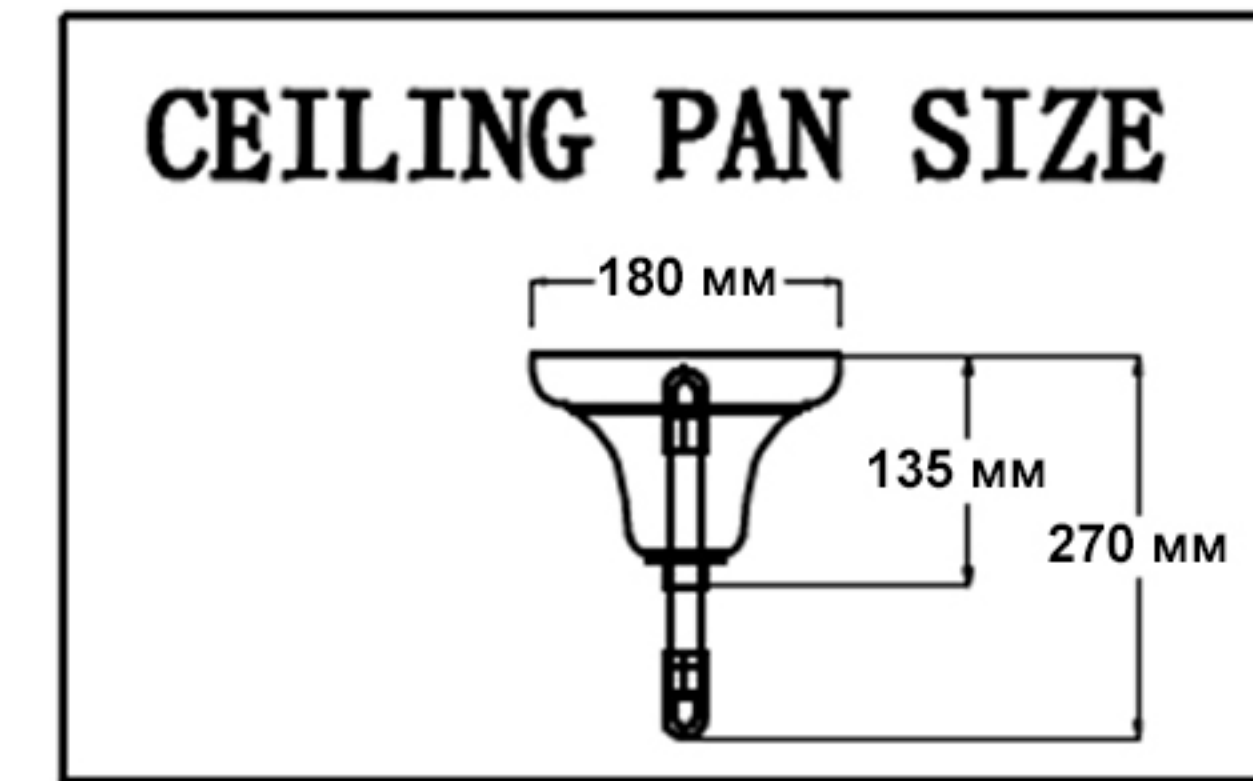

Инструкция по сборке

In order to ensure safety use, please notice the following items:

- . Read and understand the whole Specification.
- . Suitable for the use of 220~240v and 50~60Hz.
- . Please wear gloves as installment and avoid rot on the surface of plating.
- . Must be installed on the fixed places and be checked annually.
- . Please turn off the lighting source by soft cloth as cleaning prohibited to use of rotted detergent.
- . Please connect with the local sales service centhr when there are any abnormality.

Габаритные размеры:

Наименование артикула: HOLLYWOOD SP53

 A 10Pcs	 B 40Pcs	 C 25Pcs	 D 180Pcs
 E 60Pcs	 F 20Pcs	 G 20Pcs	 H 10Pcs
 I 1Pcs	 J 10Pcs	 K 10Pcs	 L 10Pcs
 M 15Pcs	 N 20PCS	 O 10PCS	
 P 10PCS	 Q 10PCS	 R 10PCS	