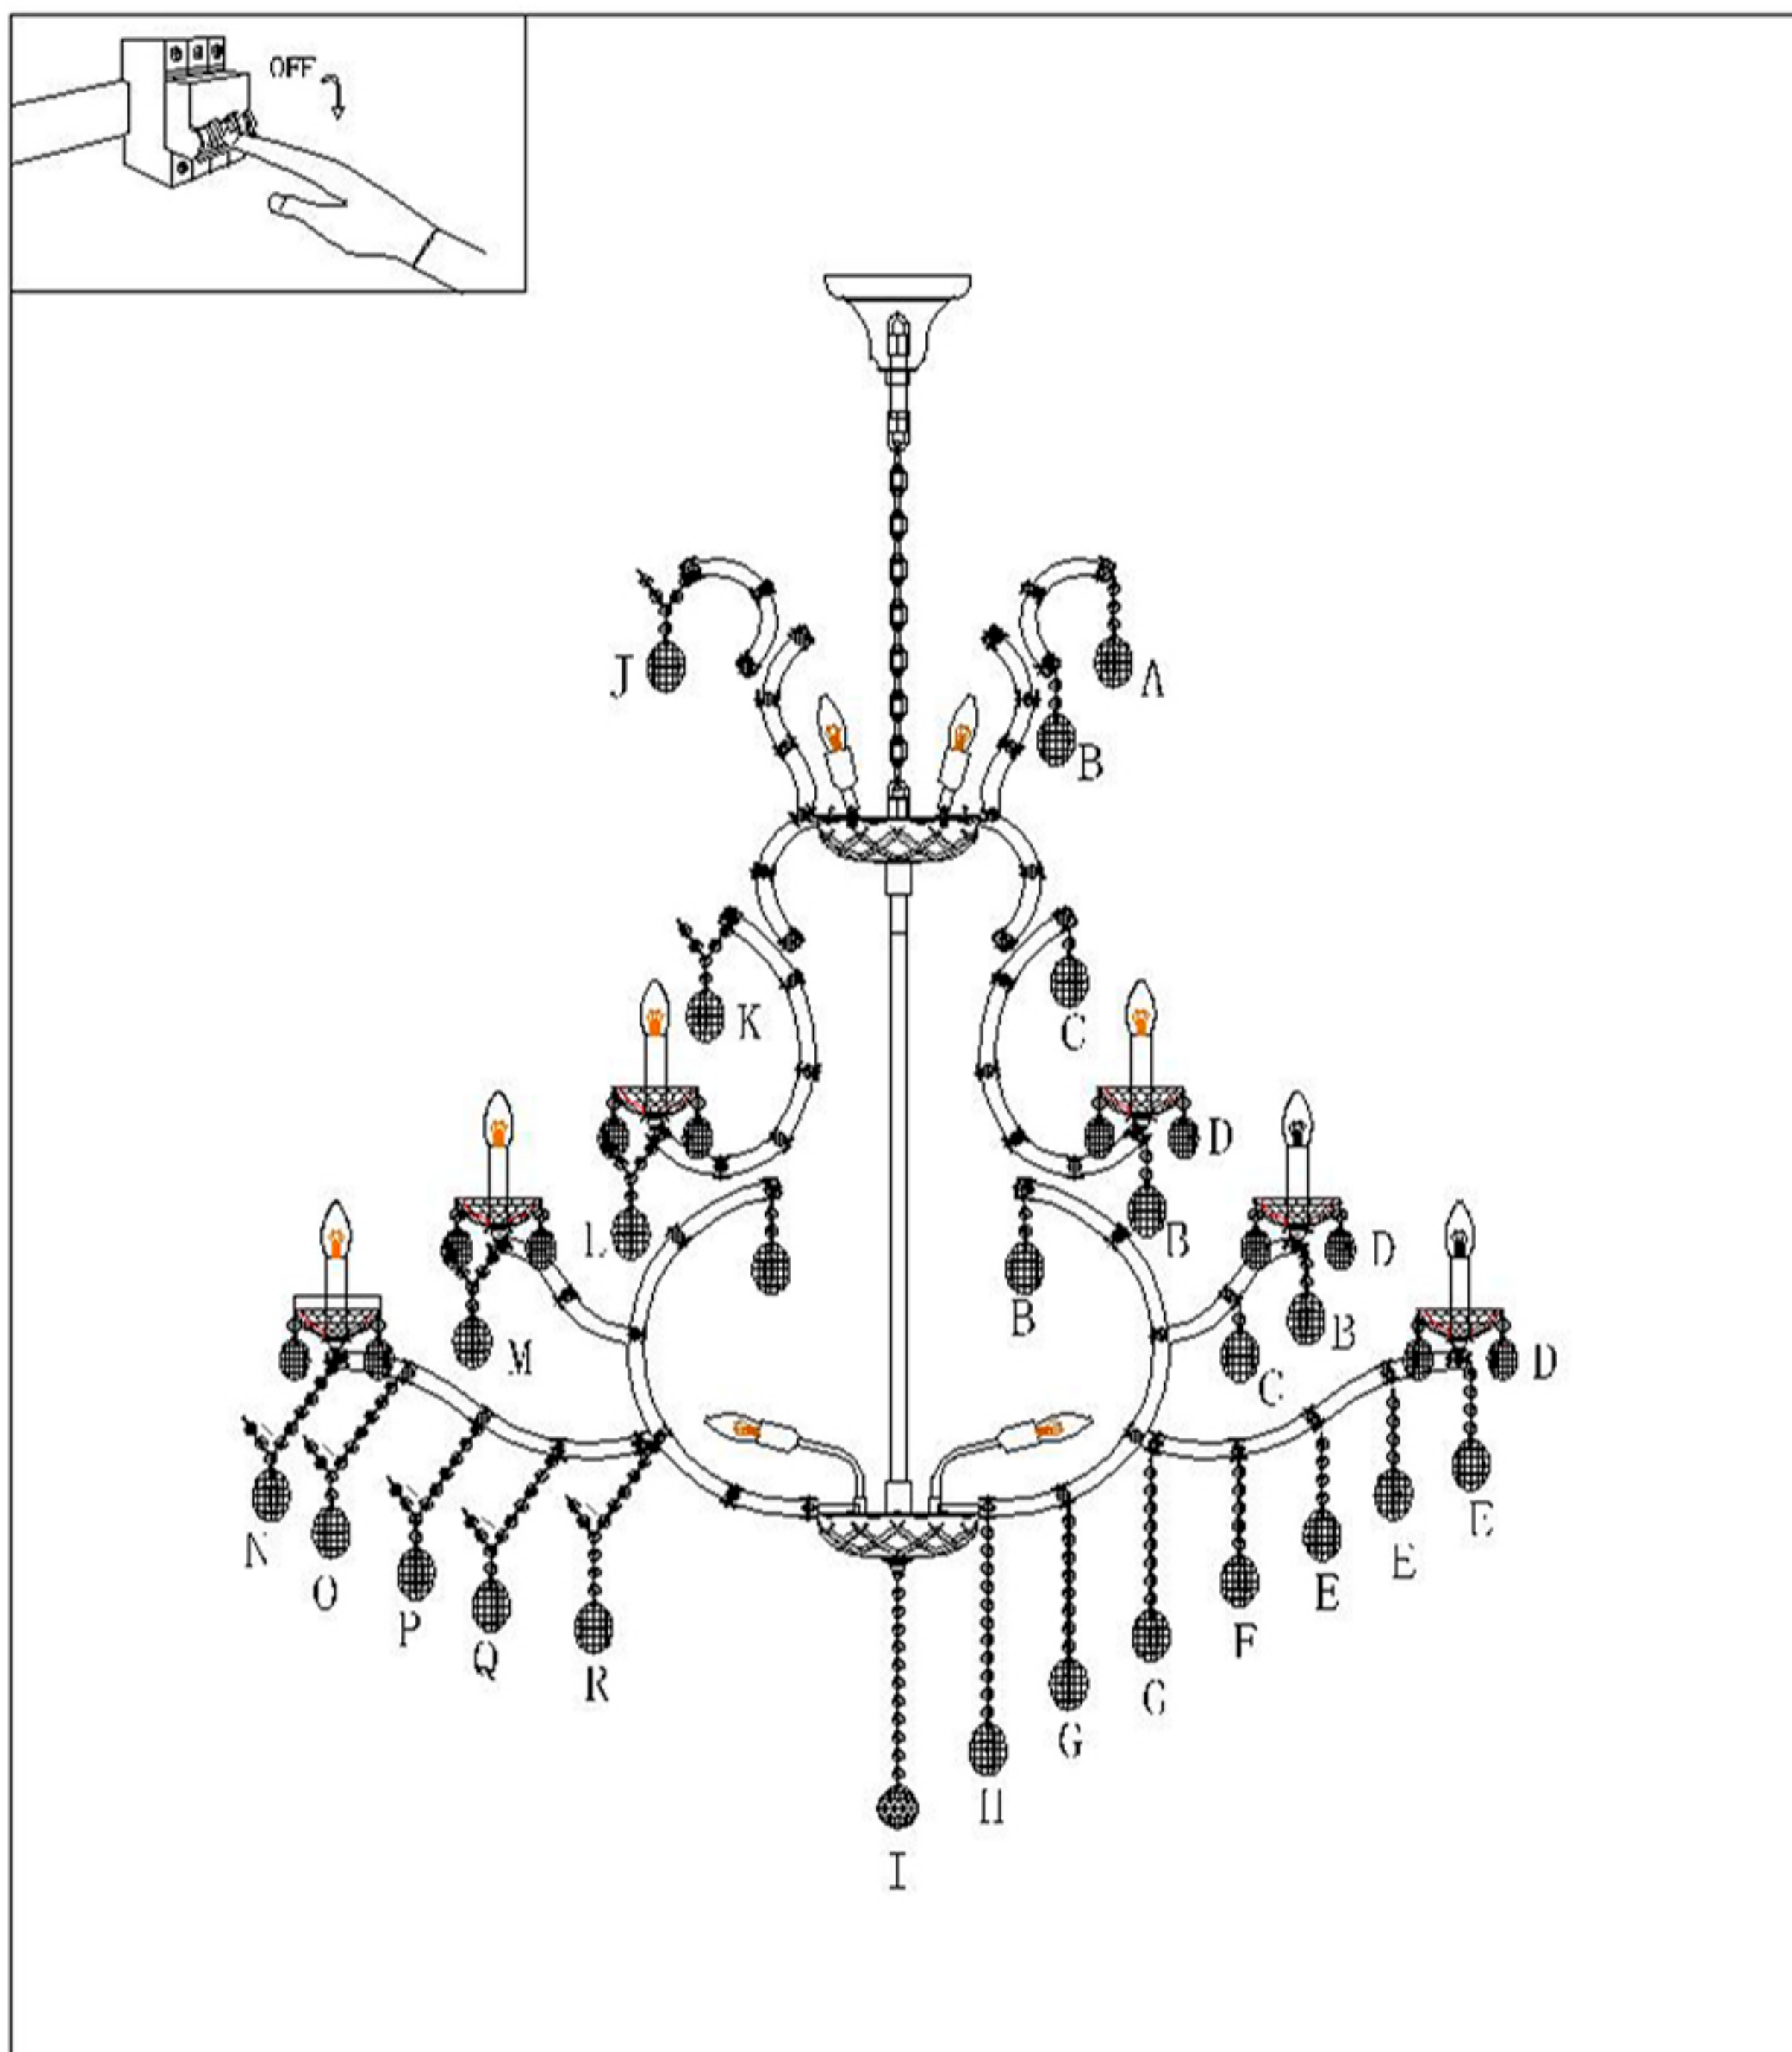

Инструкция по сборке

In order to ensure safety use, please notice the following items:

- . Read and understand the whole Specification.
- . Suitable for the use of 220~240v and 50~60Hz.
- . Please wear gloves as installment and avoid rot on the surface of plating.
- . Must be installed on the fixed places and be checked annually.
- . Please turn off the lighting source by soft cloth as cleaning prohibited to use of rotted detergent.
- . Please connect with the local sales service centhr when there are any abnormality.

Габаритные размеры:

Наименование артикула: HOLLYWOOD SP53

 A 10Pcs	 B 40Pcs	 C 25Pcs	 D 180Pcs
 E 60Pcs	 F 20Pcs	 G 20Pcs	 H 10Pcs
 I 1Pcs	 J 10Pcs	 K 10Pcs	 L 10Pcs
 M 15Pcs	 N 20PCS	 O 10PCS	
 P 10PCS	 Q 10PCS	 R 10PCS	

Наименование артикула: HOLLYWOOD SP53