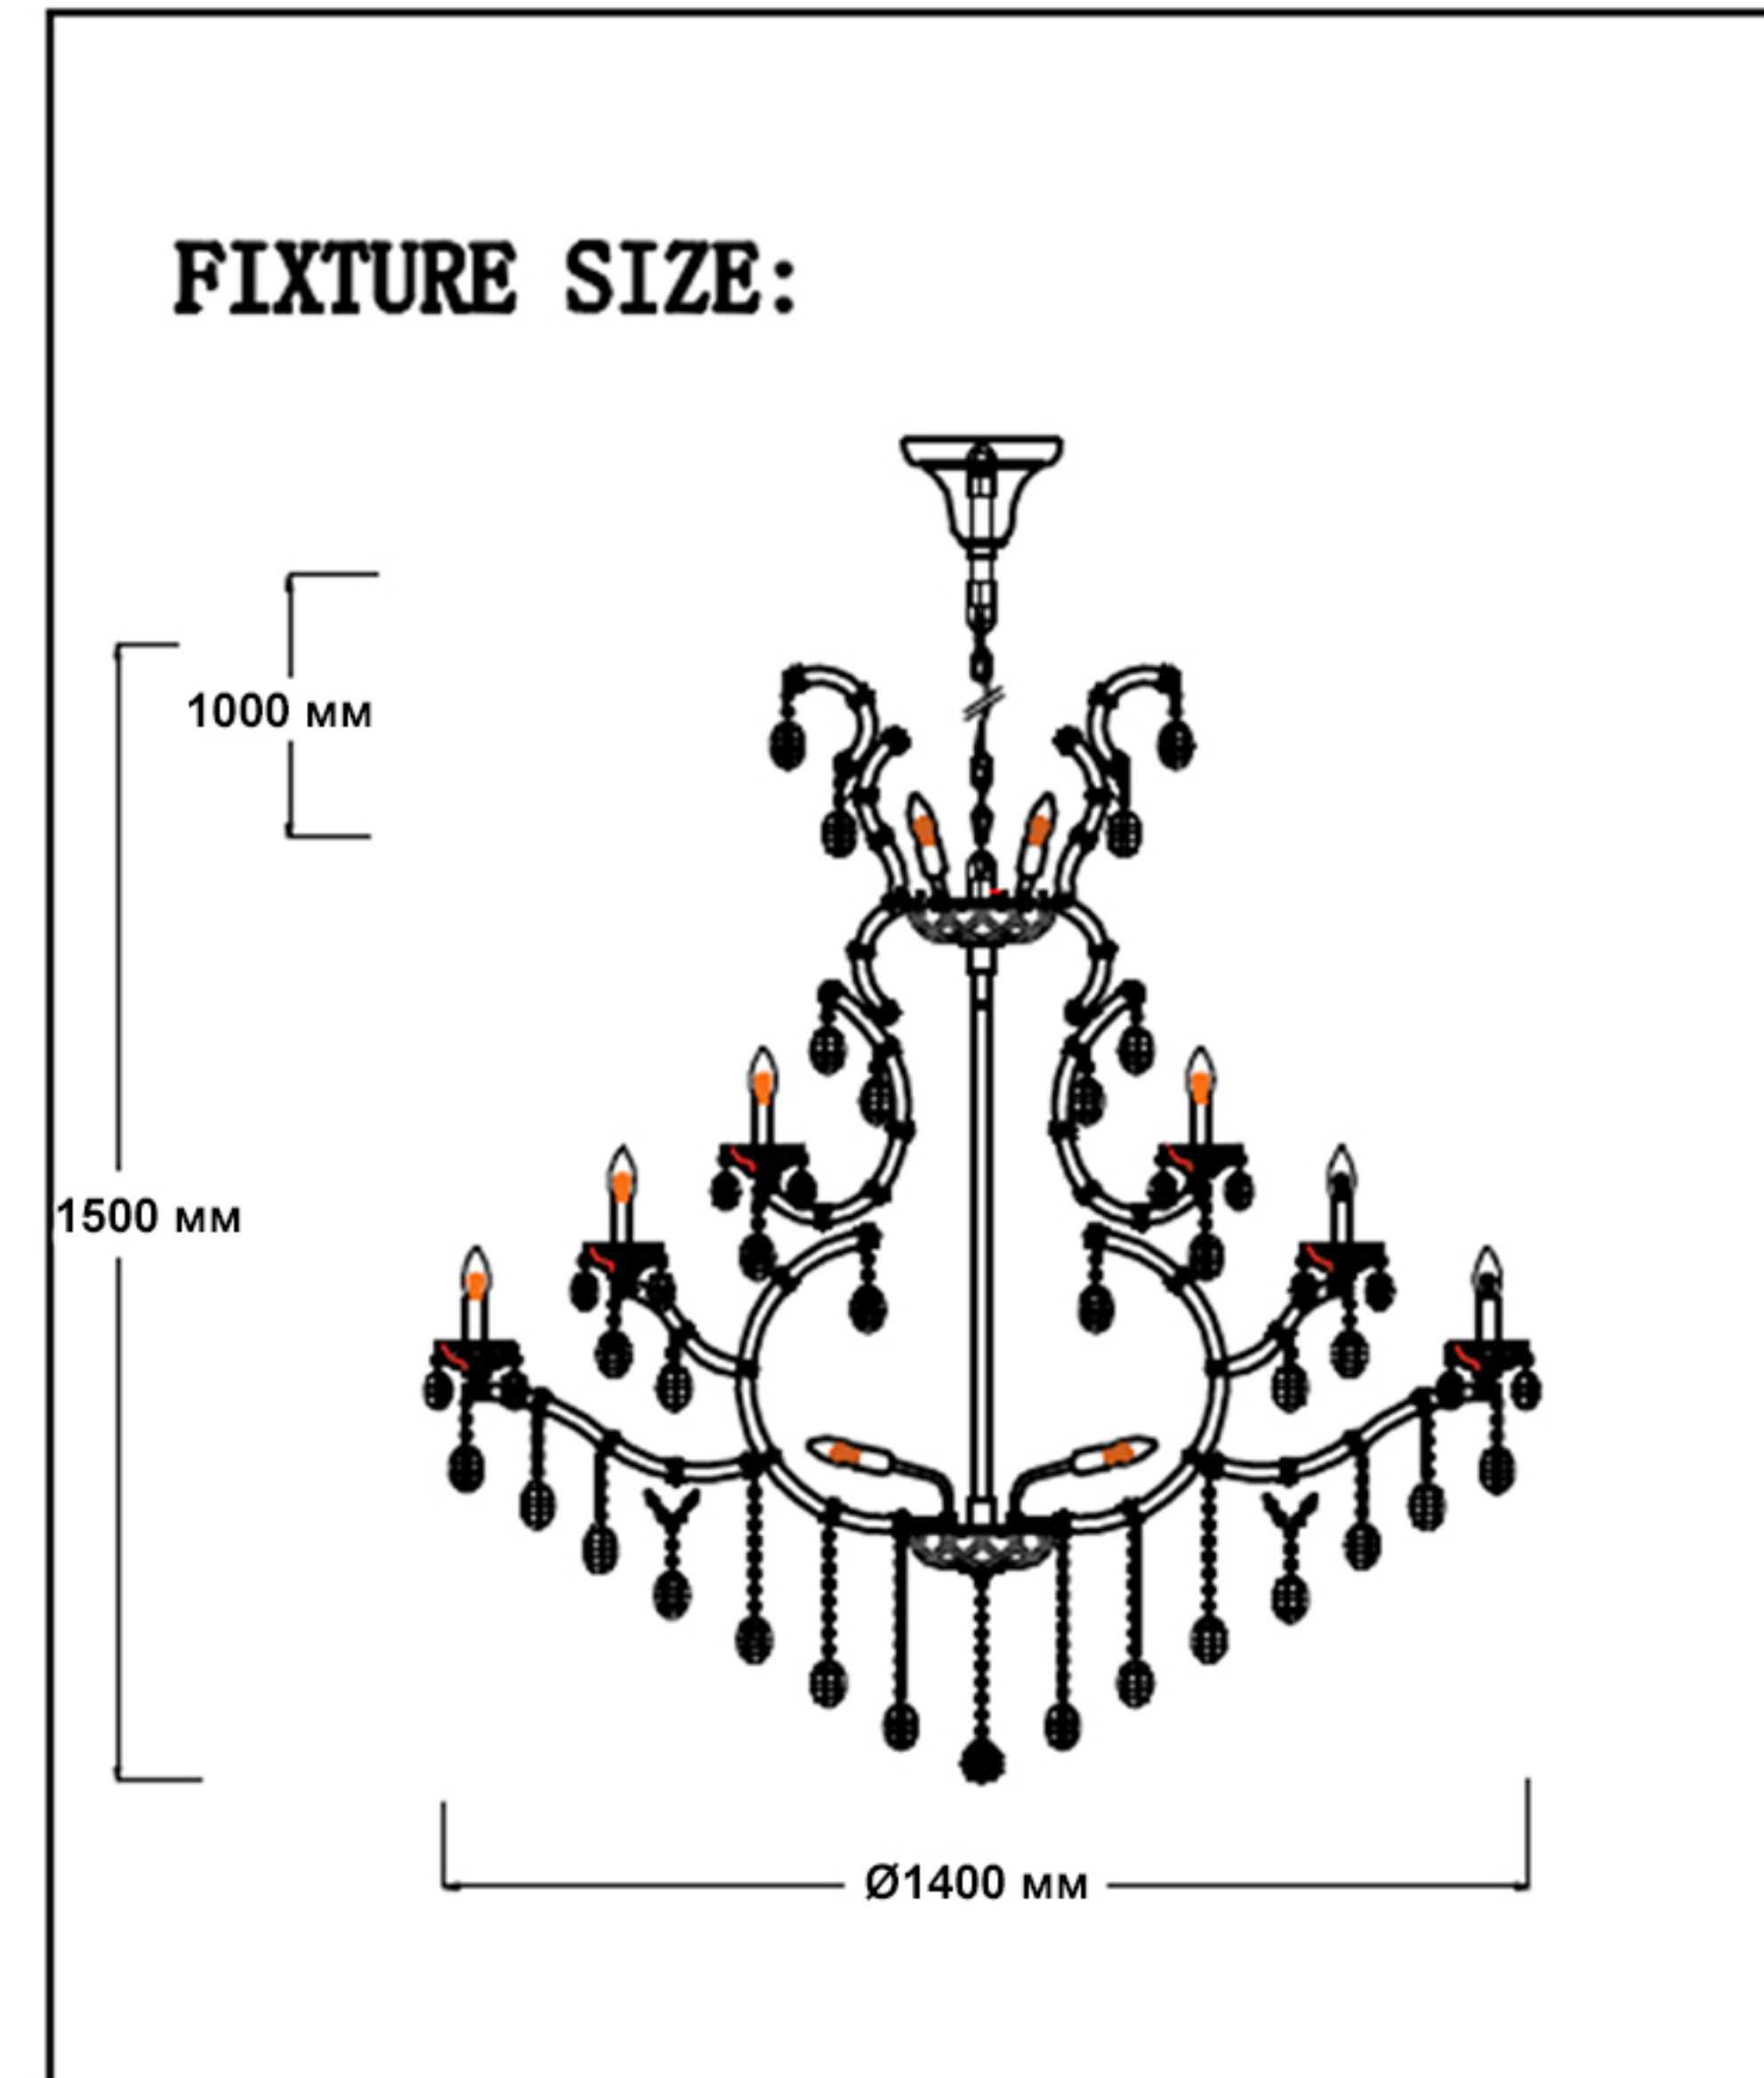

Инструкция по сборке

In order to ensure safety use, please notice the following items:

- . Read and understand the whole Specification.
- . Suitable for the use of 220~240v and 50~60Hz.
- . Please wear gloves as installment and avoid rot on the surface of plating.
- . Must be installed on the fixed places and be checked annually.
- . Please turn off the lighting source by soft cloth as cleaning prohibited to use of rotted detergent.
- . Please connect with the local sales service centhr when there are any abnormality.

Габаритные размеры:

Наименование артикула: HOLLYWOOD SP53

 A 10Pcs	 B 40Pcs	 C 25Pcs	 D 180Pcs
 E 60Pcs	 F 20Pcs	 G 20Pcs	 H 10Pcs
 I 1Pcs	 J 10Pcs	 K 10Pcs	 L 10Pcs
 M 15Pcs	 N 20PCS	 O 10PCS	
 P 10PCS	 Q 10PCS	 R 10PCS	

Наименование артикула: HOLLYWOOD SP53