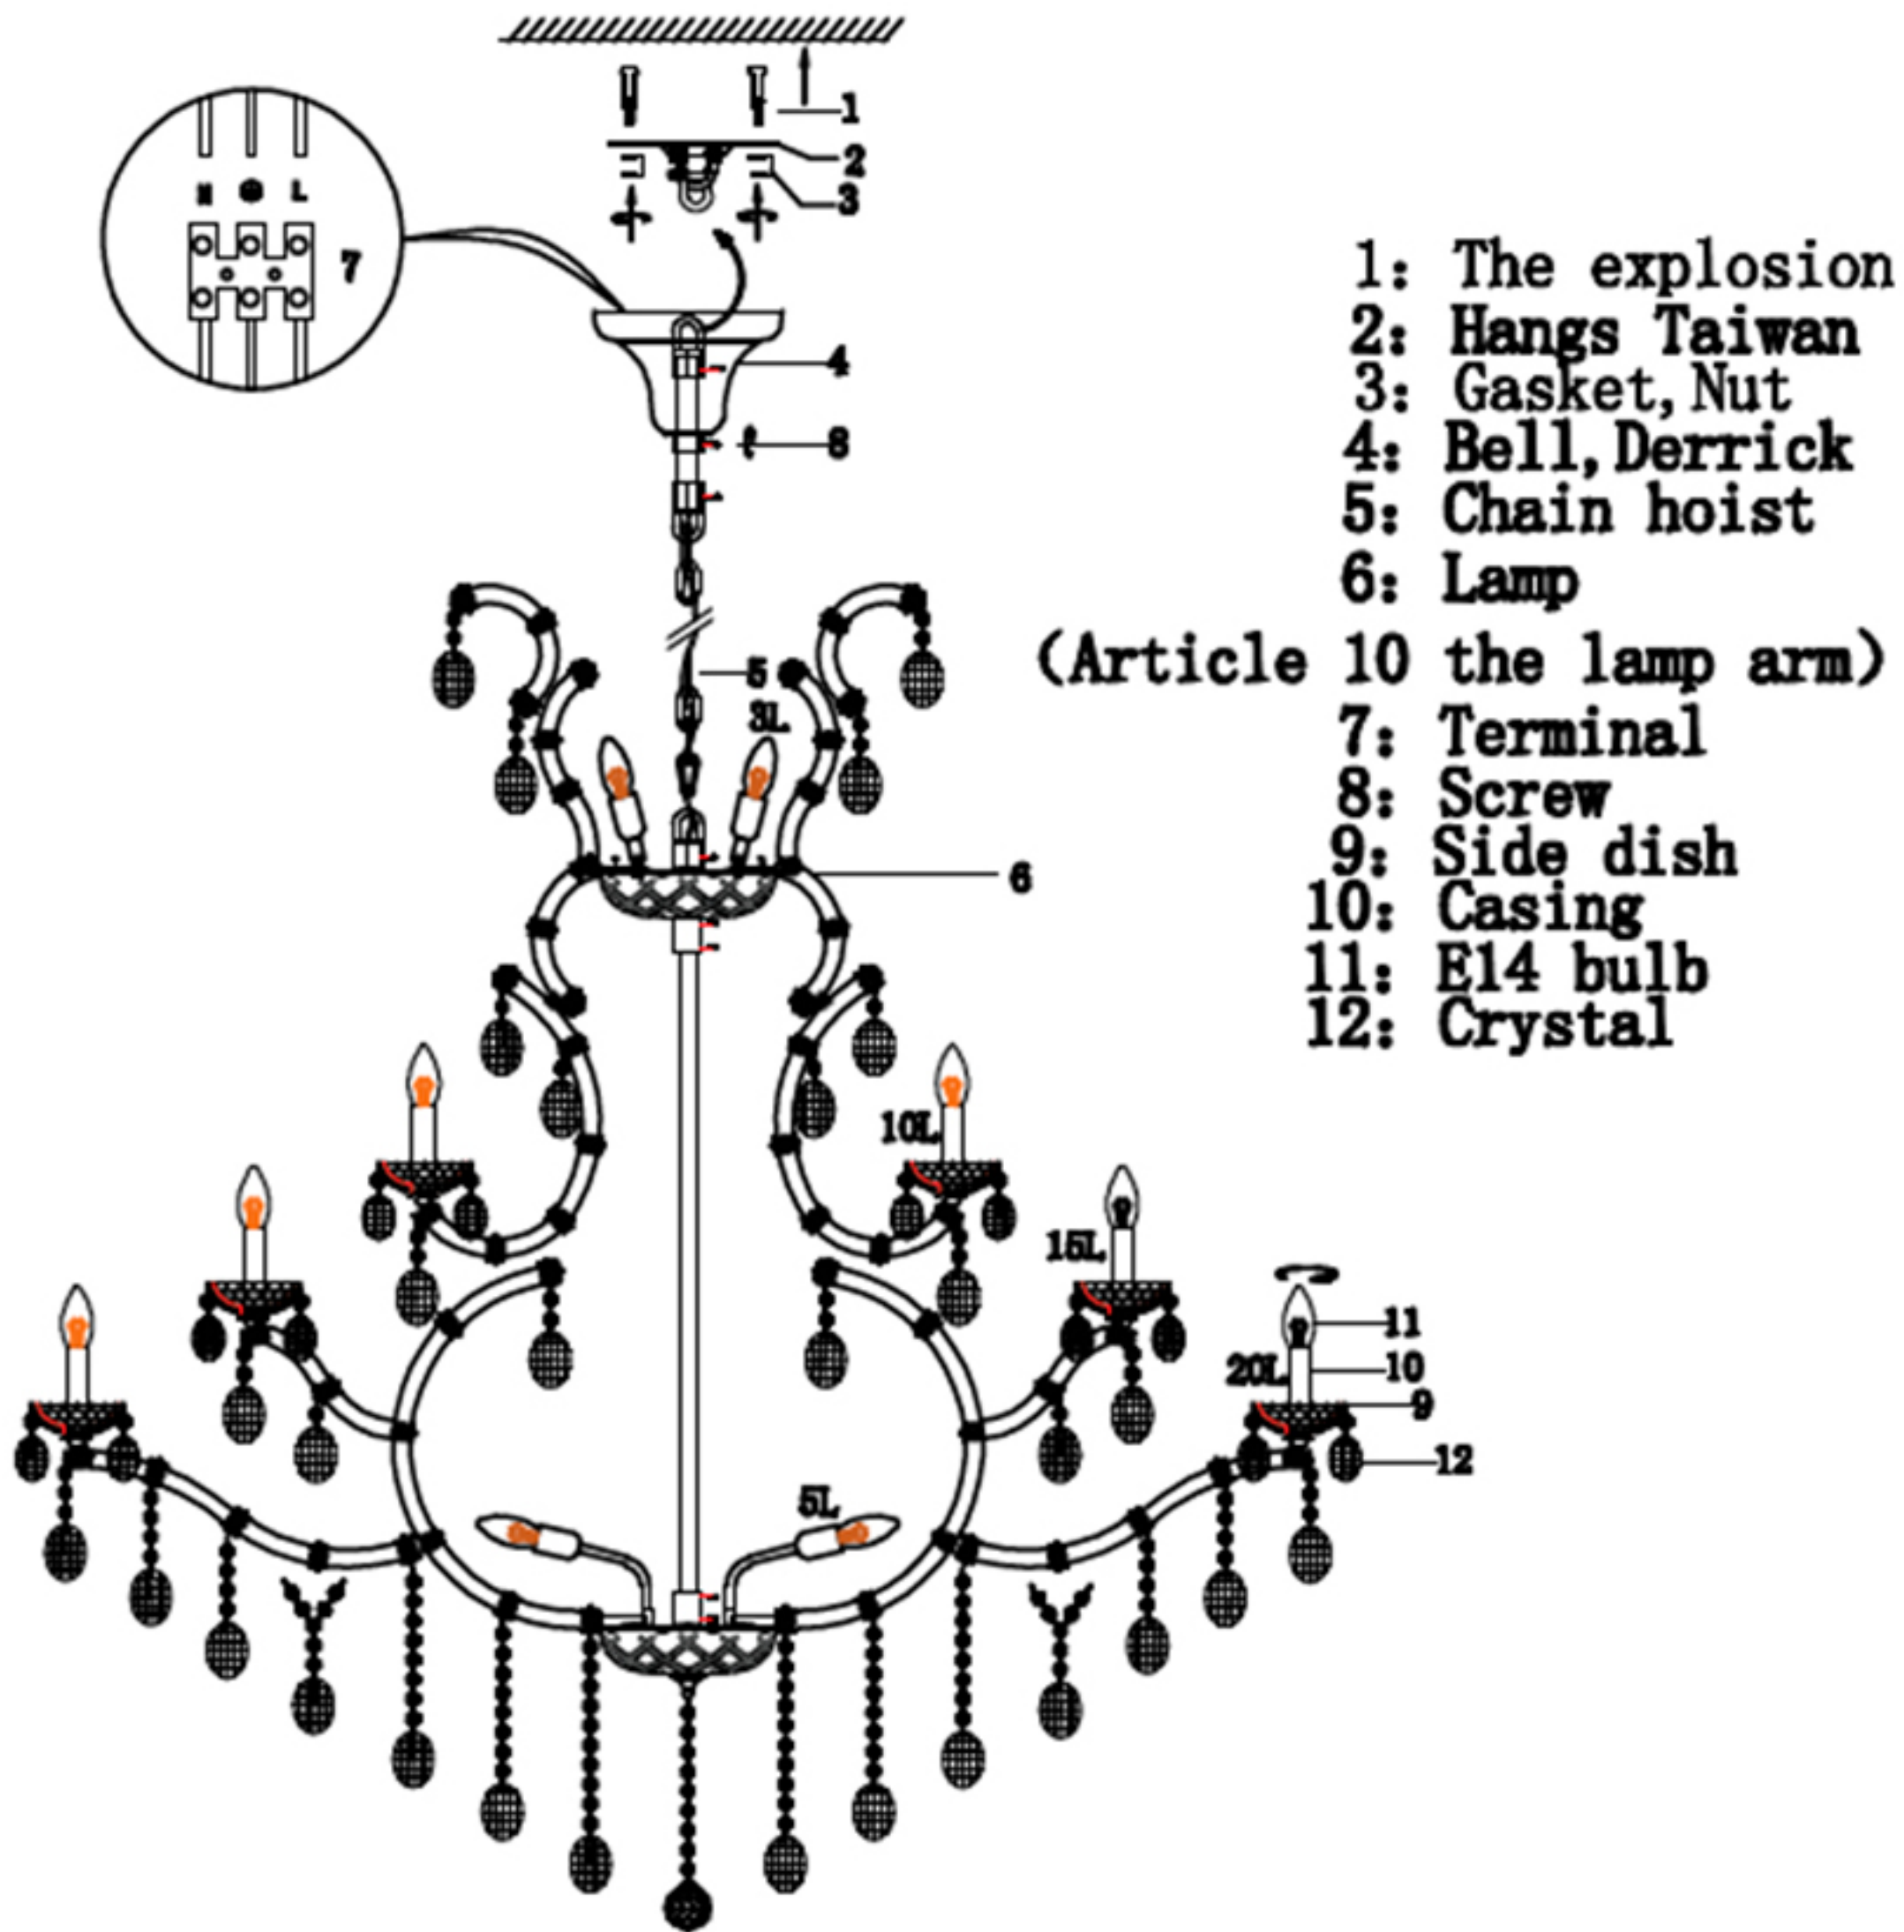

Инструкция по сборке

In order to ensure safety use, please notice the following items:

- . Read and understand the whole Specification.
- . Suitable for the use of 220~240v and 50~60Hz.
- . Please wear gloves as installment and avoid rot on the surface of plating.
- . Must be installed on the fixed places and be checked annually.
- . Please turn off the lighting source by soft cloth as cleaning prohibited to use of rotted detergent.
- . Please connect with the local sales service centhr when there are any abnormality.

Габаритные размеры:

Наименование артикула: HOLLYWOOD SP53

 A 10Pcs	 B 40Pcs	 C 25Pcs	 D 180Pcs
 E 60Pcs	 F 20Pcs	 G 20Pcs	 H 10Pcs
 I 1Pcs	 J 10Pcs	 K 10Pcs	 L 10Pcs
 M 15Pcs	 N 20PCS	 O 10PCS	
 P 10PCS	 Q 10PCS	 R 10PCS	

Наименование артикула: HOLLYWOOD SP53