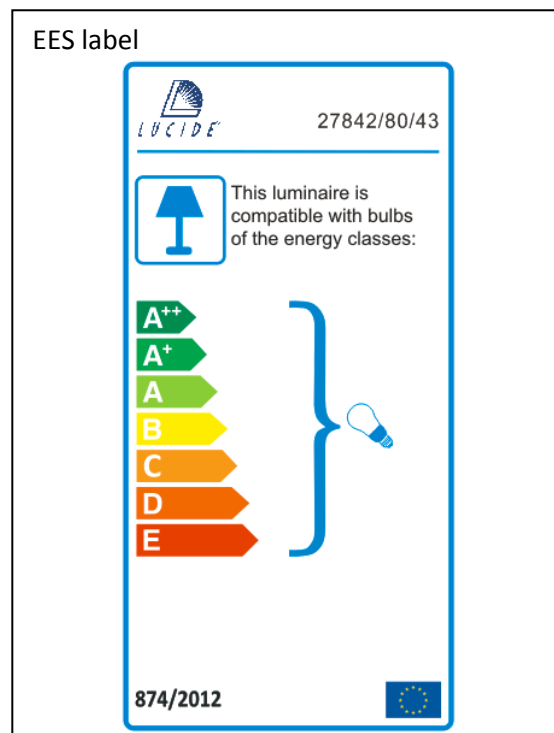

Exclusions pour la garantie : 1. Les pièces de verre cassées sur l'appareil ne seront remplacées que 14 jours à compter de l'achat par l'utilisateur final. 2. L'usure normale, la décoloration résultant d'une utilisation normale. 3. Les dégâts causés par des facteurs externes comme le feu, l'eau, une utilisation / installation ou maintenance incorrecte du produit.

Pour les réclamations de de garantie, le client doit remettre les appareils / pièces défectueuses et le ticket d'achat original.

Garantiebestimmungen:

Lucide NV garantiert für einen Zeitraum von 2 Jahren ab Kaufdatum und Kauf durch den Endkunden, dass das gelieferte Produkt frei von Material- und Herstellungsfehlern ist, sofern das Produkt gemäß der Bedienungsanleitung installiert und gewartet wird.

Von der Garantie ausgenommen: 1. Gebrochene Glasteile der Fassung werden nur innerhalb von 14 Tagen ab Kauf durch den Endkunden ersetzt. 2. Normaler Verschleiß, Verfärbungen aufgrund des normalen Gebrauchs. 3. Beschädigungen aufgrund externer Ursachen wie Feuer, Wasser, unsachgemäße Nutzung/ Installation oder Wartung des Produkts.

Kunden müssen das defekte Produkt/Teil und den Originalkaufbeleg einsenden, um Garantieansprüche geltend zu machen.

Other languages of the manual and further explanations can be found on our website.