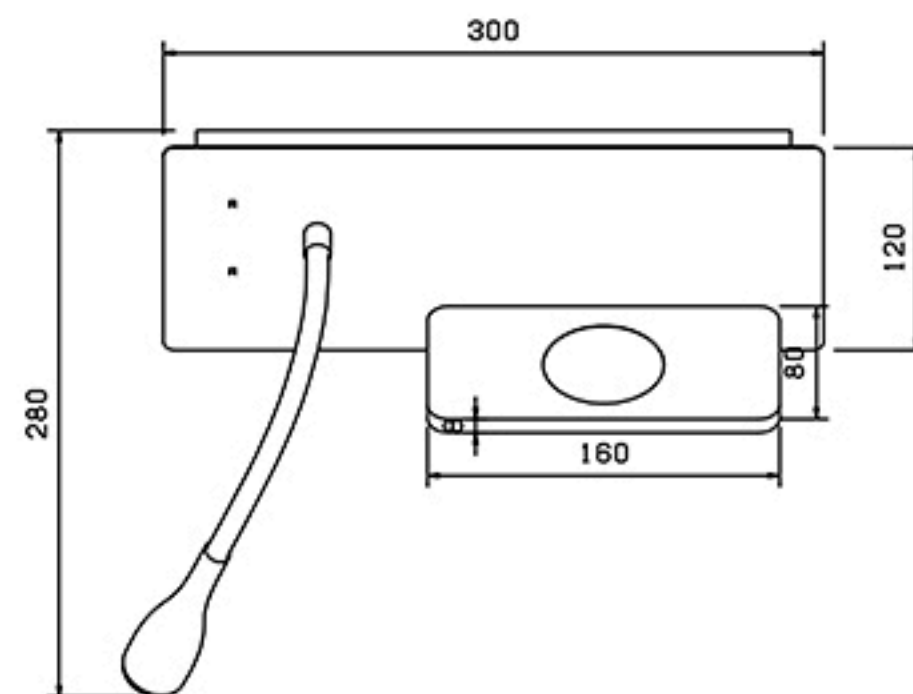

## Specification of installation

In order to ensure safety use, please notice the following items:

- Read and understand the whole Specification.
- Suitable for the use of 220-240V and 50-60Hz.
- Must be installed on the fixed places and be checked annually
- Please wear gloves as installment and avoid rot on the surface of plating.
- Please turn off the lighting source by soft cloth as cleaning prohibited to use of rotted detergent.
- Please connect with the local sales service center when there are any abnormality.

Live wire-Brown  
Neutral-Light grey  
Ground wire-Yellow

- 1 Wall anchor
- 2 Mounting
- 3 Self-tapping screw
- 4 Terminal
- 5 Nut
- 6 BK

## WALL OF THE BOX SIZE

## FITURE SIZE

Product coding: CLT 217W Qi+USB