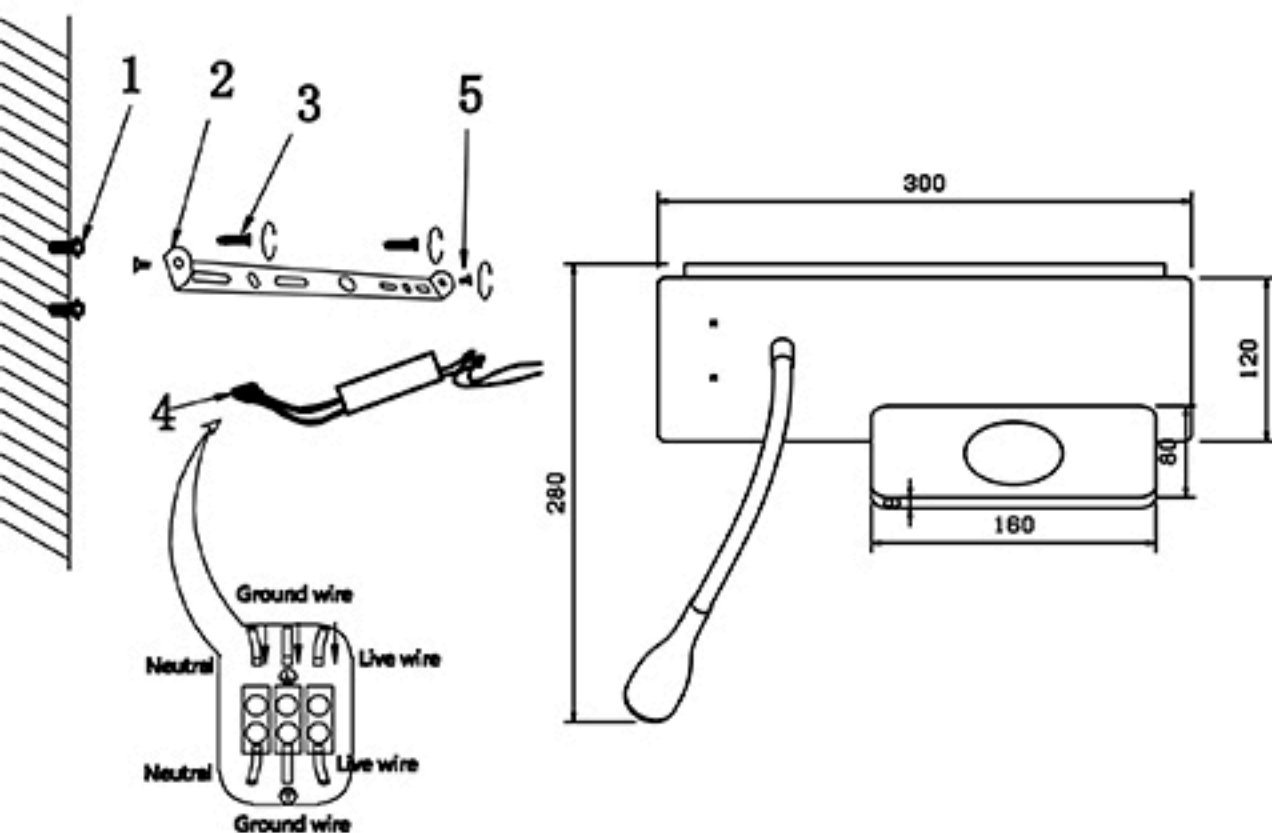

## Specification of installation

In order to ensure safety use, please notice the following items:

- Read and understand the whole Specification.
- Suitable for the use of 220-240V and 50-60Hz.
- Must be installed on the fixed places and be checked annually
- Please wear gloves as installment and avoid rot on the surface of plating.
- Please turn off the lighting source by soft cloth as cleaning prohibited to use of rotted detergent.
- Please connect with the local sales service center when there are any abnormality.

Live wire-Brown  
Neutral-Light grey  
Ground wire-Yellow

- 1 Wall anchor
- 2 Mounting
- 3 Self-tapping screw
- 4 Terminal
- 5 Nut
- 6 BK

## WALL OF THE BOX SIZE

## FITURE SIZE

Product coding: CLT 217W Qi+USB